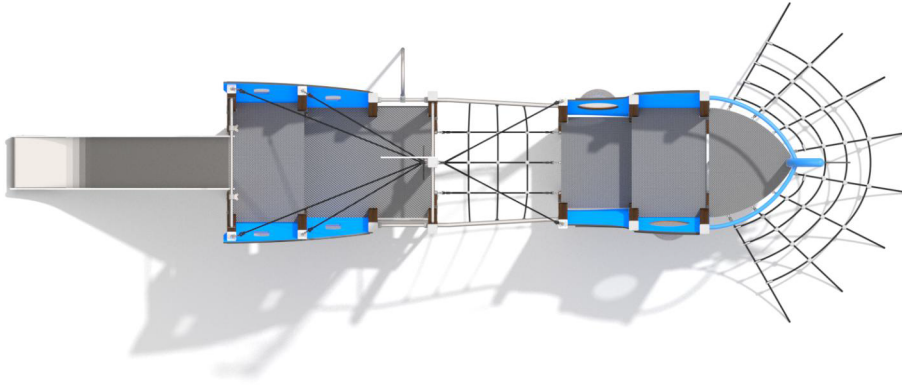

8027

CLIMBING

SLIDING

FUN

INTEGRATION

8027

CLIMBING

SLIDING

FUN

INTEGRATION

PRODUCT DESCRIPTION

Dimensions: 315 x 894 cm
Impact area: 615 x 1244 cm
Total height: 460 cm
Free fall height: 140 cm

Availability of spare parts: YES
Product compliant with EN 1176-1:2017: YES
Age group: 3-12 years

You must pay attention to the direction of the location of the slide made of stainless steel. The steel part of the slide cannot be directed to the south because it may up (get very hot).