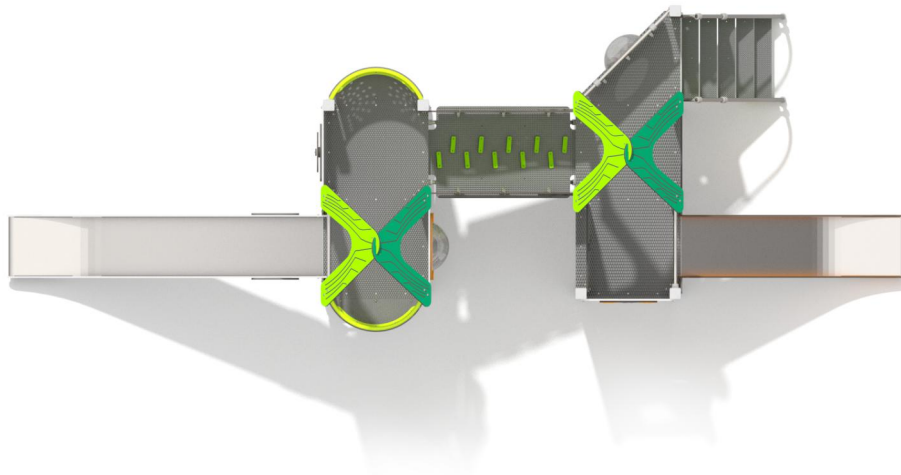

8026

CLIMBING

SLIDING

FUN

INTEGRATION

8026

## PRODUCT DESCRIPTION

Dimensions: 280 x 764 cm  
Impact area: 600 x 1164 cm  
Total height: 381 cm  
Free fall height: 180 cm

Availability of spare parts: YES  
Product compliant with EN 1176-1:2017: YES  
Age group: 3-12 years

You must pay attention to the direction of the location of the slide made of stainless steel. The steel part of the slide cannot be directed to the south because it may up (get very hot).