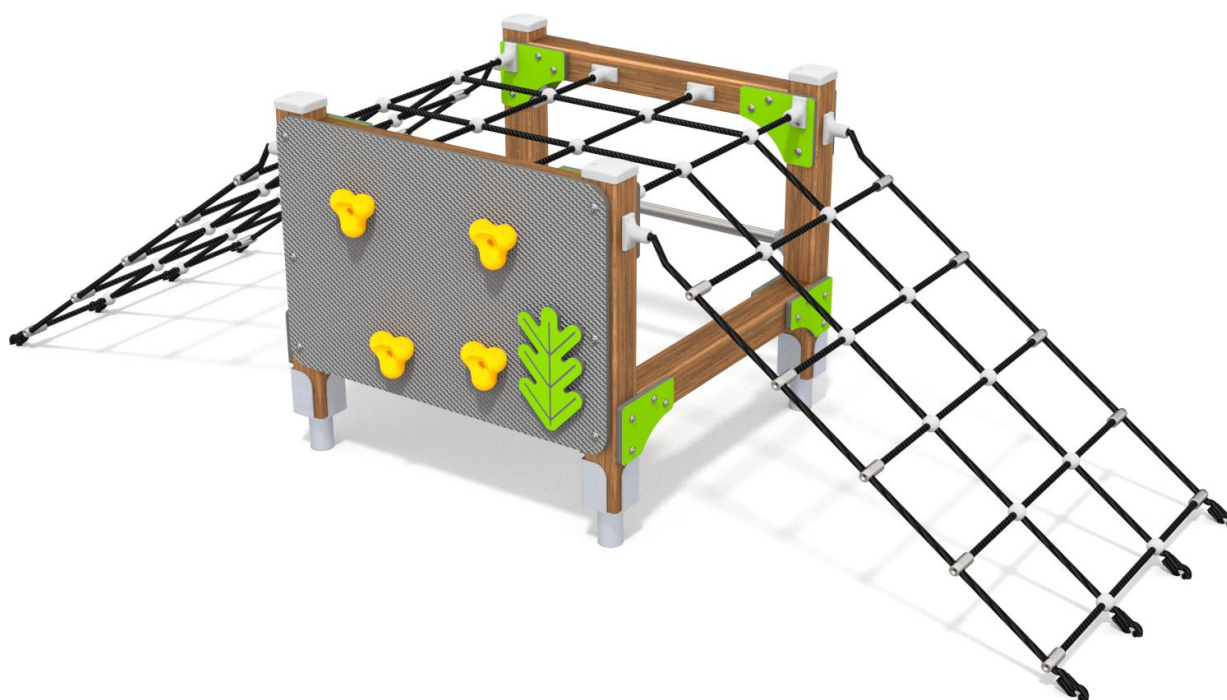

8023

CLIMBING

FUN

INTEGRATION

## PRODUCT DESCRIPTION

Dimensions: 109 x 333 cm  
Impact area: 409 x 633 cm  
Total height: 93 cm  
Free fall height: 93 cm

Availability of spare parts: YES  
Product compliant with EN 1176-1:2017: YES  
Age group: 3-12 years