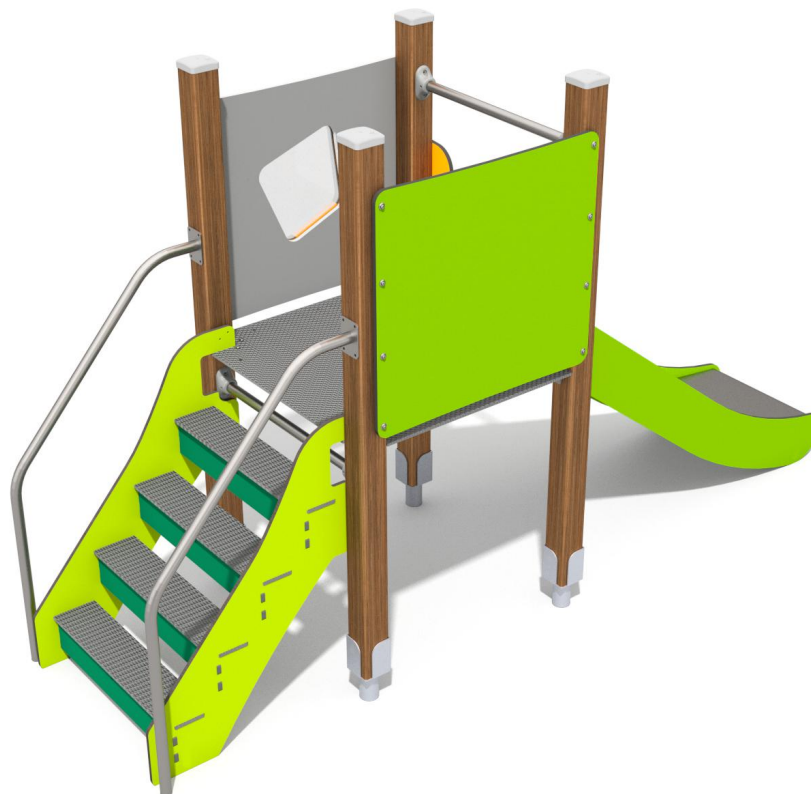

8022

SLIDING

FUN

INTEGRATION

8022

PRODUCT DESCRIPTION

Dimensions: 95 x 300 cm
Impact area: 395 x 650 cm
Total height: 182 cm
Free fall height: 90 cm

Availability of spare parts: YES
Product compliant with EN 1176-1:2017: YES
Age group: 3-12 years

You must pay attention to the direction of the location of the slide made of stainless steel. The steel part of the slide cannot be directed to the south because it may up (get very hot).