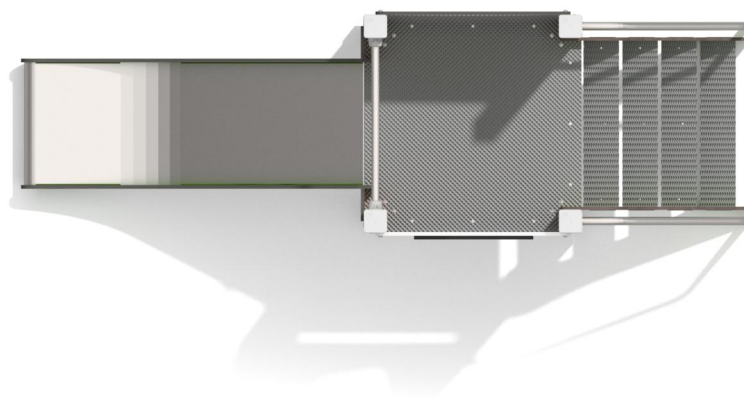

8022

SLIDING

FUN

INTEGRATION

8022

PRODUCT DESCRIPTION

Dimensions: 95 x 300 cm
Impact area: 395 x 650 cm
Total height: 182 cm
Free fall height: 90 cm

Availability of spare parts: YES
Product compliant with EN 1176-1:2017: YES
Age group: 3-12 years

You must pay attention to the direction of the location of the slide made of stainless steel. The steel part of the slide cannot be directed to the south because it may up (get very hot).