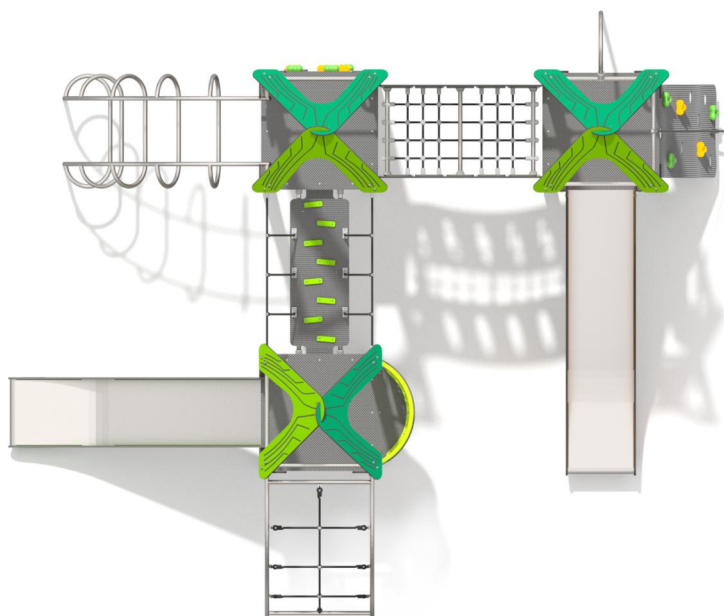

8021

CLIMBING

SLIDING

FUN

INTEGRATION

8021

## PRODUCT DESCRIPTION

Dimensions: 547 x 462 cm  
Impact area: 897 x 762 cm  
Total height: 351 cm  
Free fall height: 150 cm

Availability of spare parts: YES  
Product compliant with EN 1176-1:2017: YES  
Age group: 3-12 years

You must pay attention to the direction of the location of the slide made of stainless steel. The steel part of the slide cannot be directed to the south because it may up (get very hot).