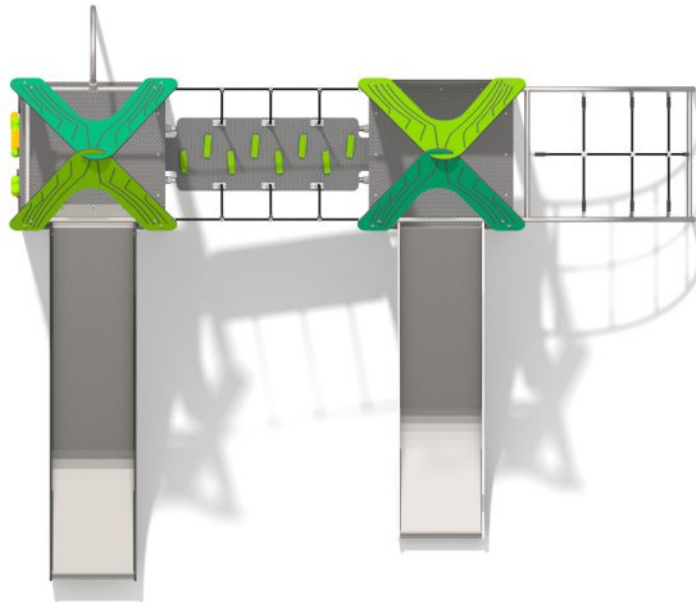

8018

CLIMBING

SLIDING

FUN

INTEGRATION

8018

PRODUCT DESCRIPTION

Dimensions: 422 x 354 cm
Impact area: 722 x 704 cm
Total height: 351 cm
Free fall height: 150 cm

Availability of spare parts: YES
Product compliant with EN 1176-1:2017: YES
Age group: 3-12 years

You must pay attention to the direction of the location of the slide made of stainless steel. The steel part of the slide cannot be directed to the south because it may up (get very hot).