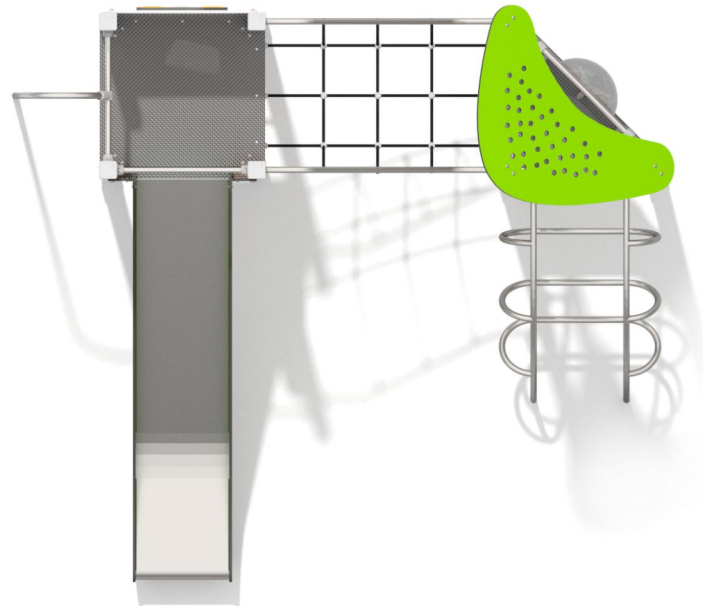

8016

CLIMBING

SLIDING

FUN

INTEGRATION

8016

PRODUCT DESCRIPTION

Dimensions: 356 x 311 cm
Impact area: 656 x 661 cm
Total height: 320 cm
Free fall height: 150 cm

Availability of spare parts: YES
Product compliant with EN 1176-1:2017: YES
Age group: 3-12 years

You must pay attention to the direction of the location of the slide made of stainless steel. The steel part of the slide cannot be directed to the south because it may up (get very hot).