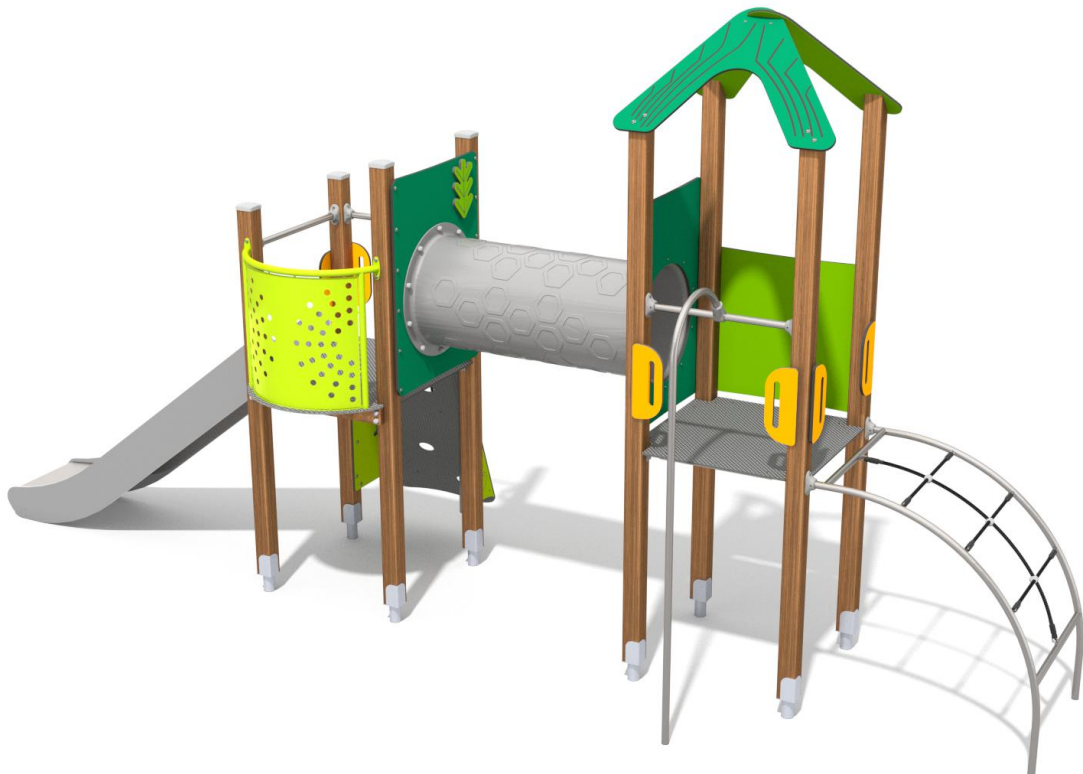

8015

CLIMBING

SLIDING

FUN

INTEGRATION

8015

PRODUCT DESCRIPTION

Dimensions: 610 x 171 cm
Impact area: 960 x 471 cm
Total height: 321 cm
Free fall height: 120 cm

Availability of spare parts: YES
Product compliant with EN 1176-1:2017: YES
Age group: 3-12 years

You must pay attention to the direction of the location of the slide made of stainless steel. The steel part of the slide cannot be directed to the south because it may up (get very hot).