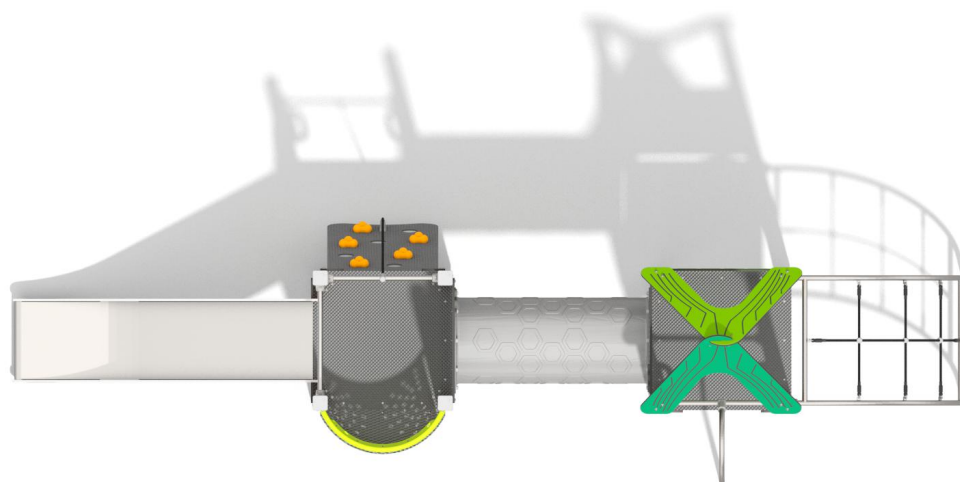

8015

CLIMBING

SLIDING

FUN

INTEGRATION

8015

PRODUCT DESCRIPTION

Dimensions: 610 x 171 cm
Impact area: 960 x 471 cm
Total height: 321 cm
Free fall height: 120 cm

Availability of spare parts: YES
Product compliant with EN 1176-1:2017: YES
Age group: 3-12 years

You must pay attention to the direction of the location of the slide made of stainless steel. The steel part of the slide cannot be directed to the south because it may up (get very hot).