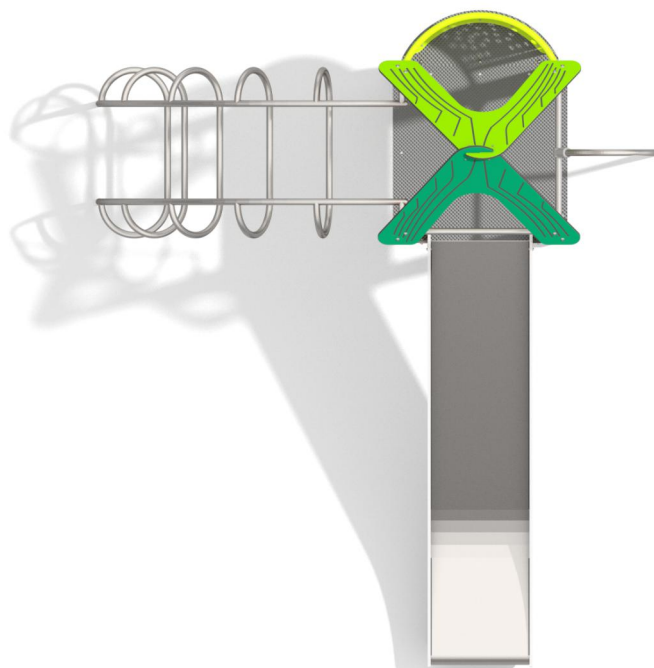

8014

CLIMBING

SLIDING

FUN

INTEGRATION

PRODUCT DESCRIPTION

Dimensions: 335 x 287 cm
Impact area: 685 x 587 cm
Total height: 351 cm
Free fall height: 150 cm

Availability of spare parts: YES
Product compliant with EN 1176-1:2017: YES
Age group: 3-12 years

You must pay attention to the direction of the location of the slide made of stainless steel. The steel part of the slide cannot be directed to the south because it may up (get very hot).