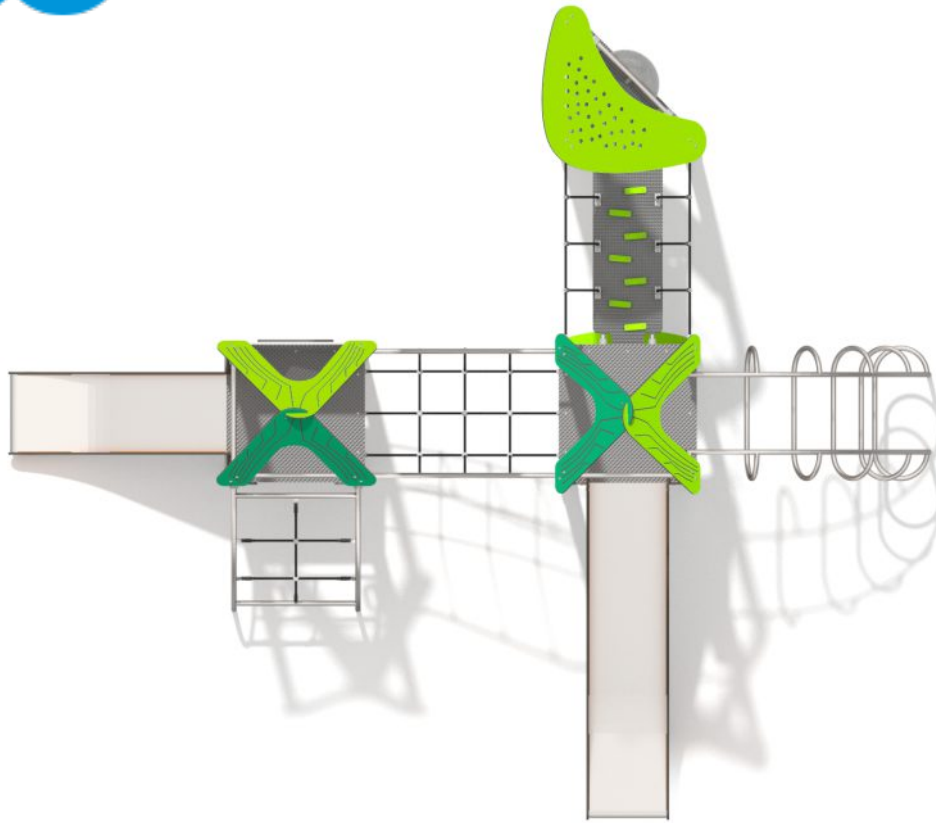

8012

CLIMBING

SLIDING

FUN

INTEGRATION

8012

PRODUCT DESCRIPTION

Dimensions: 525 x 595 cm
Impact area: 875 x 945 cm
Total height: 351 cm
Free fall height: 150 cm

Availability of spare parts: YES
Product compliant with EN 1176-1:2017: YES
Age group: 3-12 years