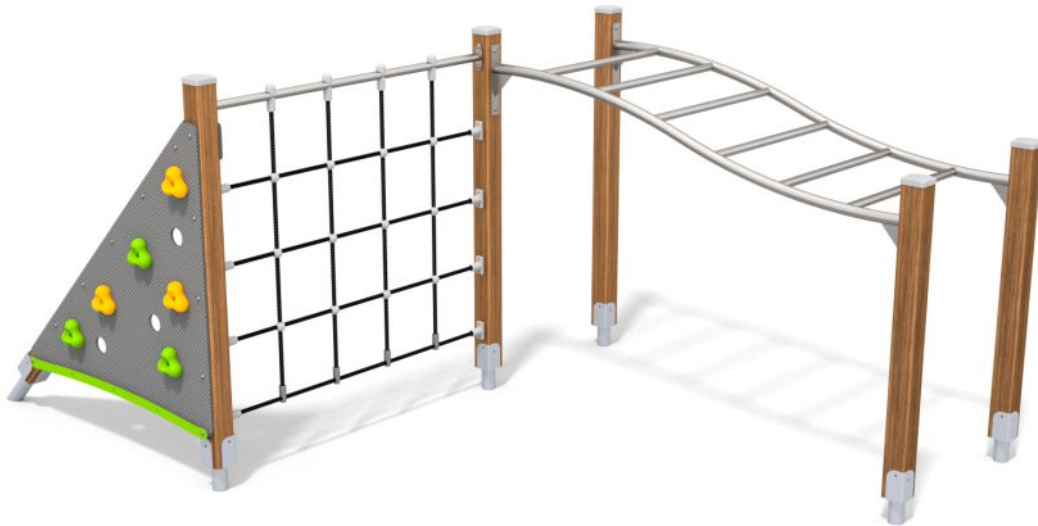

8009

CLIMBING

FUN

INTEGRATION

PRODUCT DESCRIPTION

Dimensions: 249 x 363 cm
Impact area: 550 x 663 cm
Total height: 162 cm
Free fall height: 152 cm

Availability of spare parts: YES
Product compliant with EN 1176-1:2017: YES
Age group: 3-12 years