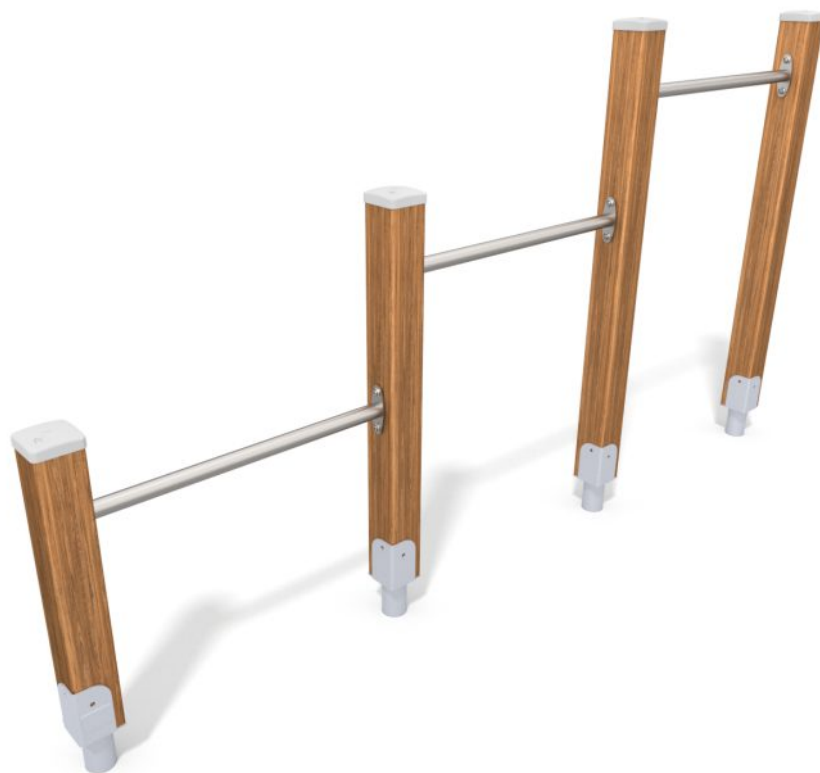

8006

FUN

INTEGRATION

PRODUCT DESCRIPTION

Dimensions: 14 x 243 cm
Impact area: 314 x 543 cm
Total height: 132 cm
Free fall height: 117 cm

Availability of spare parts: YES
Product compliant with EN 1176-1:2017: YES
Age group: 3-12 years