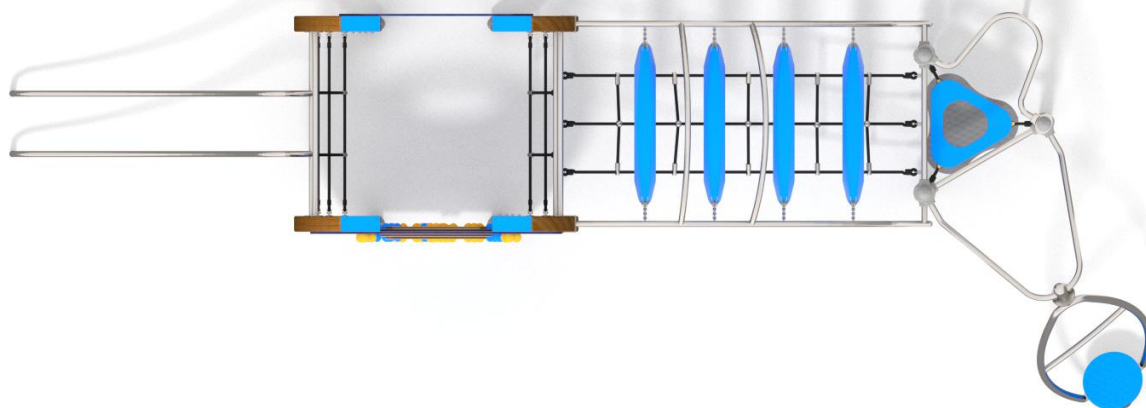

8514

CLIMBING

FUN

INTEGRATION

SLIDING

8514

## PRODUCT DESCRIPTION

Dimensions: 665 x 230 cm  
Impact area: 1015 x 580 cm  
Total height: 313 cm  
Free fall height: 150 cm

Availability of spare parts: YES  
Product compliant with EN 1176:2008: YES  
Age group: 3-12 years