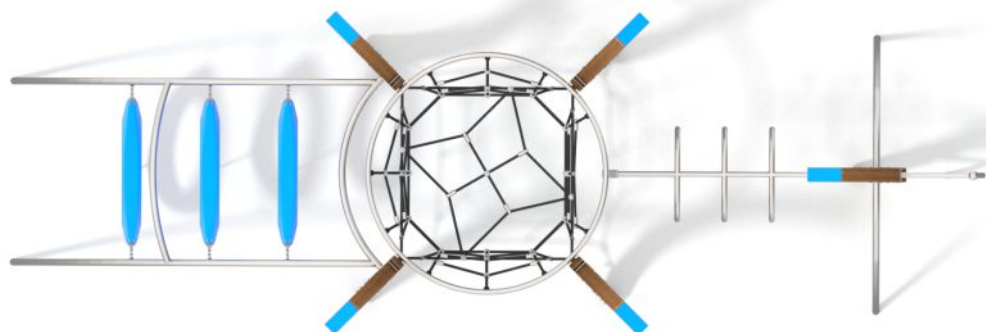

8511

CLIMBING

FUN

INTEGRATION

8511

## PRODUCT DESCRIPTION

Dimensions: 617 x 205 cm  
Impact area: 958 x 573 cm  
Total height: 313 cm  
Free fall height: 211 cm

The heaviest element: 35 kg  
The biggest element: 352 cm

Availability of spare parts: YES  
Product compliant with EN 1176-1:2017: YES  
Age group: 3-12 years