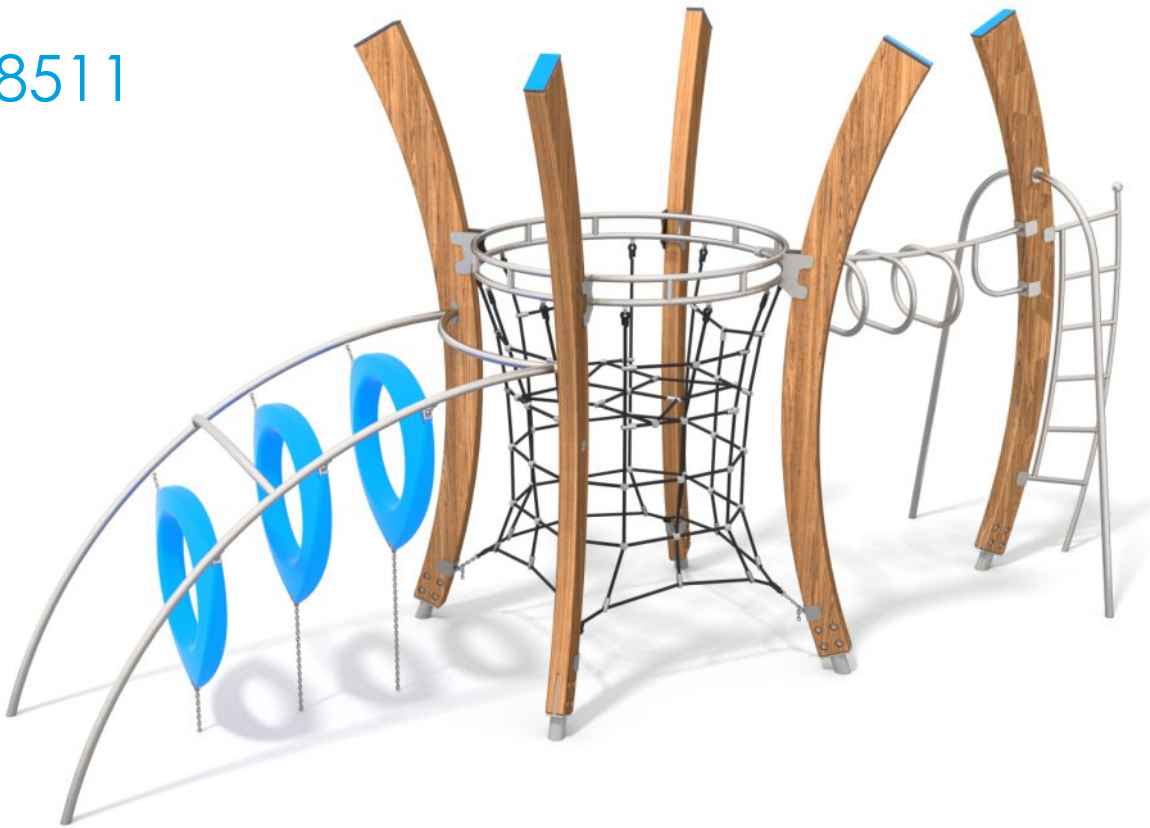

8511

CLIMBING

FUN

INTEGRATION

8511

## PRODUCT DESCRIPTION

Dimensions: 617 x 205 cm  
Impact area: 958 x 573 cm  
Total height: 313 cm  
Free fall height: 211 cm

The heaviest element: 35 kg  
The biggest element: 352 cm

Availability of spare parts: YES  
Product compliant with EN 1176-1:2017: YES  
Age group: 3-12 years