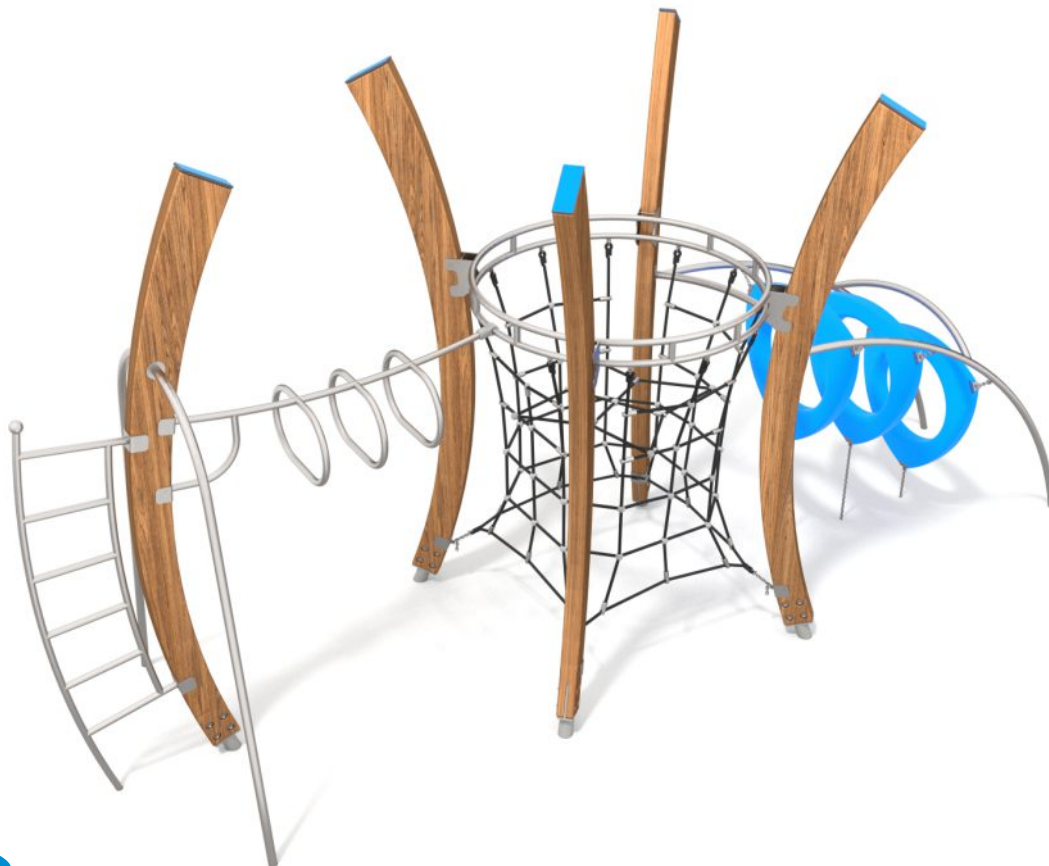

8511

CLIMBING

FUN

INTEGRATION

8511

## PRODUCT DESCRIPTION

Dimensions: 617 x 205 cm  
Impact area: 958 x 573 cm  
Total height: 313 cm  
Free fall height: 211 cm

The heaviest element: 35 kg  
The biggest element: 352 cm

Availability of spare parts: YES  
Product compliant with EN 1176-1:2017: YES  
Age group: 3-12 years