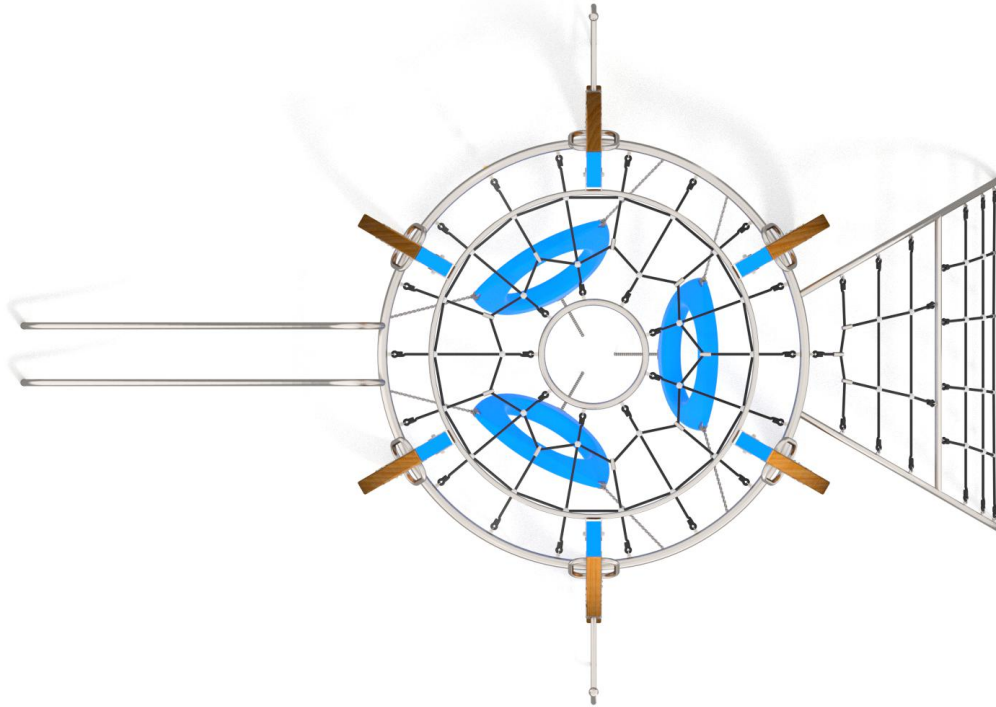

8510

CLIMBING

FUN

INTEGRATION

SLIDING

8510

## PRODUCT DESCRIPTION

Dimensions: 431 x 603 cm  
Impact area: 799 x 903 cm  
Total height: 313 cm  
Free fall height: 211 cm

The heaviest element: 26 kg  
The biggest element: 305 cm

Availability of spare parts: YES  
Product compliant with EN 1176-1:2017: YES  
Age group: 3-12 years