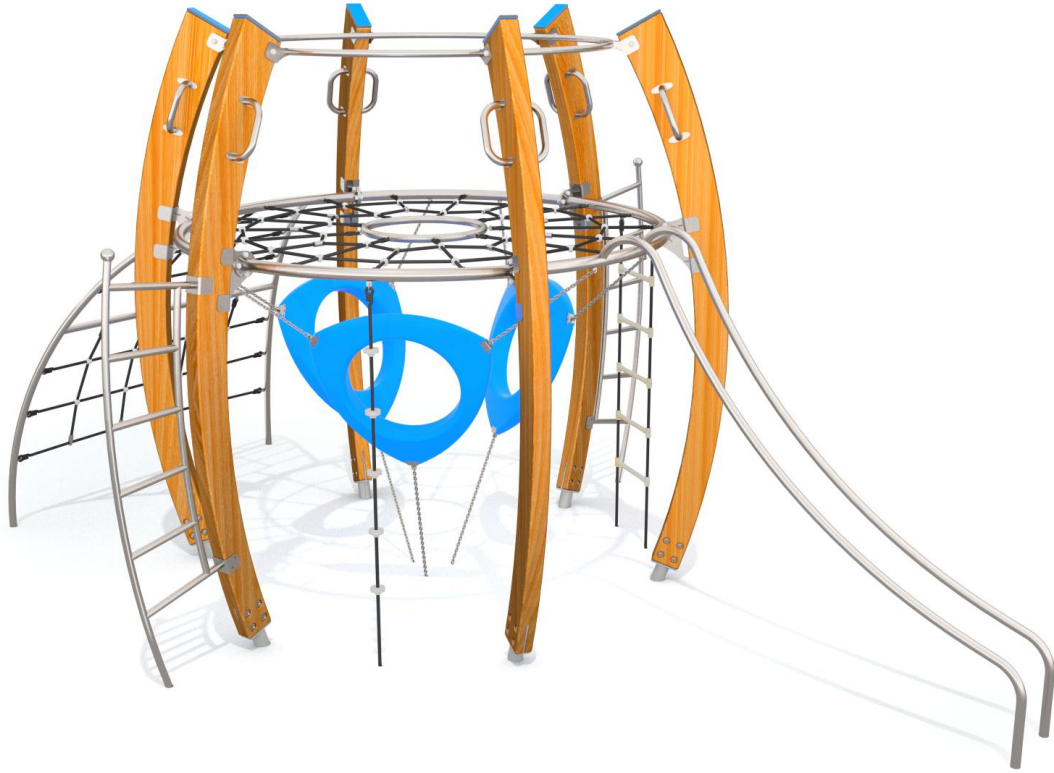

8510

CLIMBING

FUN

INTEGRATION

SLIDING

8510

## PRODUCT DESCRIPTION

Dimensions: 431 x 603 cm  
Impact area: 799 x 903 cm  
Total height: 313 cm  
Free fall height: 211 cm

The heaviest element: 26 kg  
The biggest element: 305 cm

Availability of spare parts: YES  
Product compliant with EN 1176-1:2017: YES  
Age group: 3-12 years