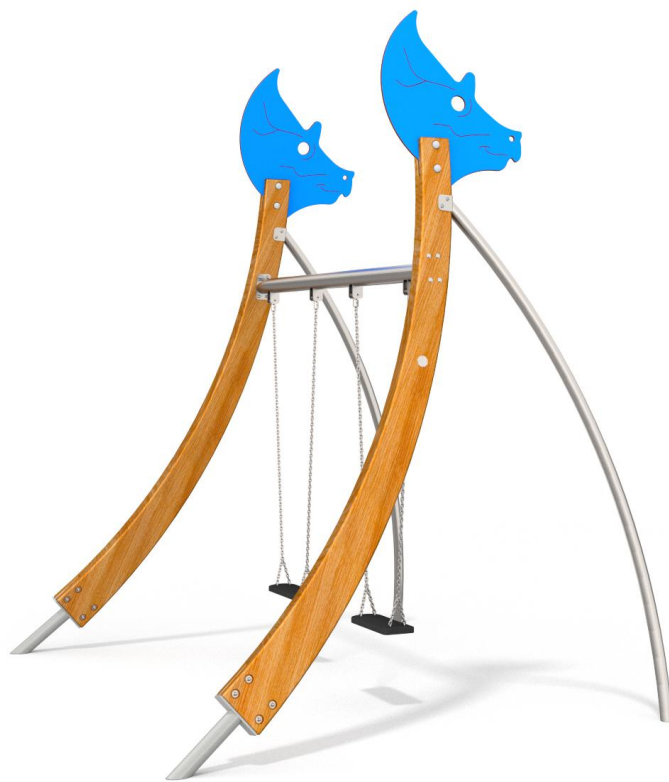

8508

FUN

INTEGRATION

## PRODUCT DESCRIPTION

Dimensions: 320 x 265 cm  
Impact area: 297 x 750 cm  
Total height: 355 cm  
Free fall height: 129 cm

The heaviest element: 15 kg  
The biggest element: 347 cm

Availability of spare parts: YES  
Product compliant with EN 1176-1:2017: YES  
Age group: 3-12 years