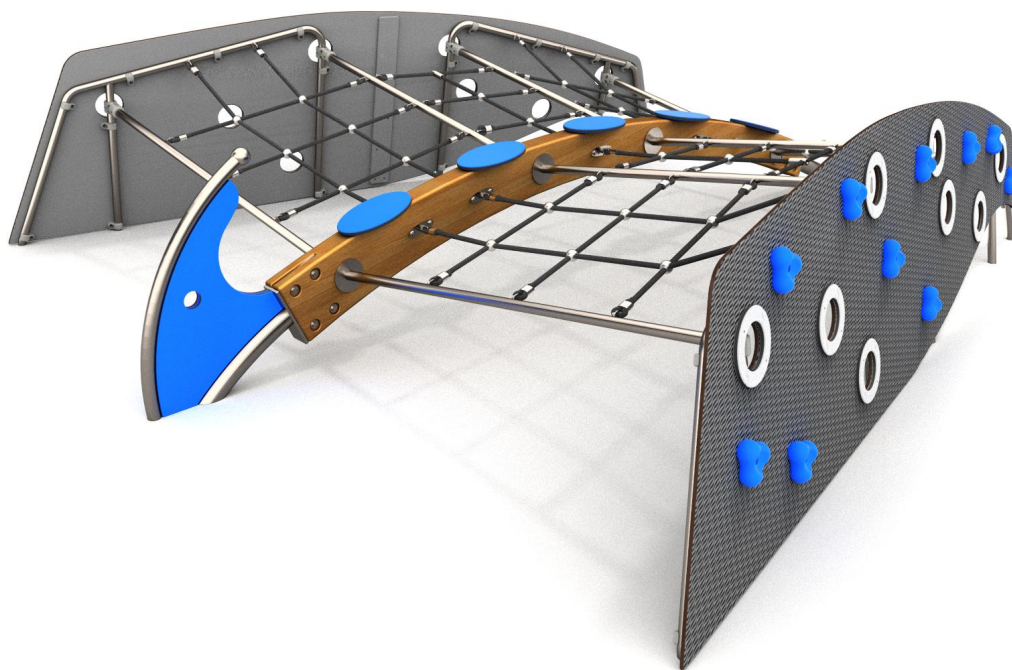

8507

CLIMBING

FUN

INTEGRATION

PRODUCT DESCRIPTION

Dimensions: 390 x 393 cm
 Impact area: 690 x 693 cm
 Total height: 91 cm
 Free fall height: 91 cm

Availability of spare parts: YES
 Product compliant with EN 1176:2008: YES
 Age group: 3-12 years