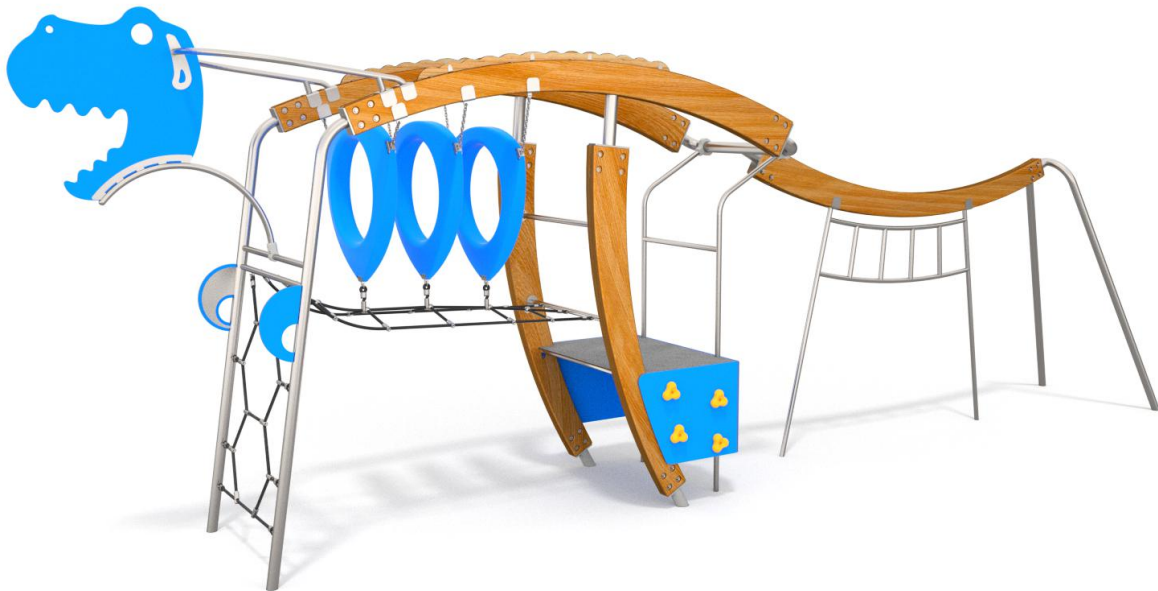

8503

CLIMBING

FUN

INTEGRATION

## PRODUCT DESCRIPTION

Dimensions: 866 x 128 cm  
Impact area: 1279 x 593 cm  
Total height: 302 cm  
Free fall height: 278 cm

The heaviest element: 47 kg  
The biggest element: 364 cm

Availability of spare parts: YES  
Product compliant with EN 1176-1:2017: YES  
Age group: 3-12 years