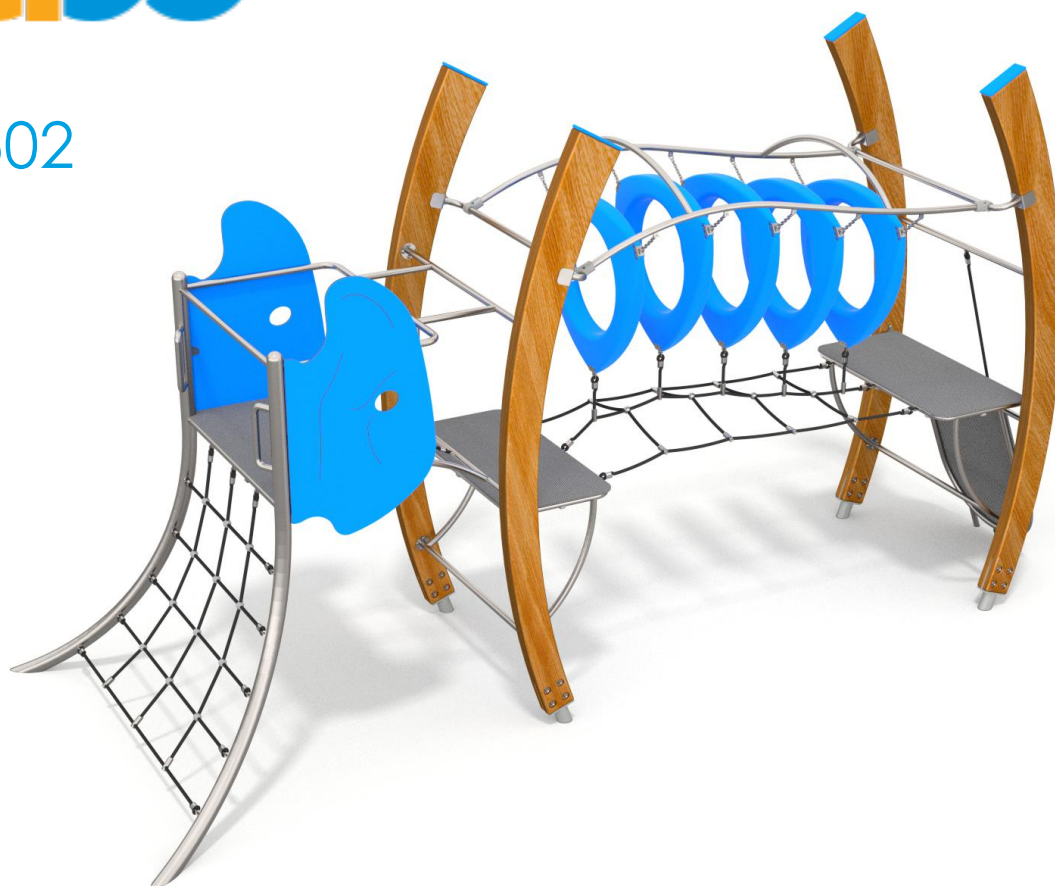

8502

CLIMBING

FUN

INTEGRATION

SLIDING

PRODUCT DESCRIPTION

Dimensions: 244 x 579 cm
 Impact area: 544 x 879 cm
 Total height: 313 cm
 Platform height: 120, 150 cm
 Free fall height: 150 cm

Availability of spare parts: YES
 Product compliant with EN 1176:2008: YES
 Age group: 3-12 years