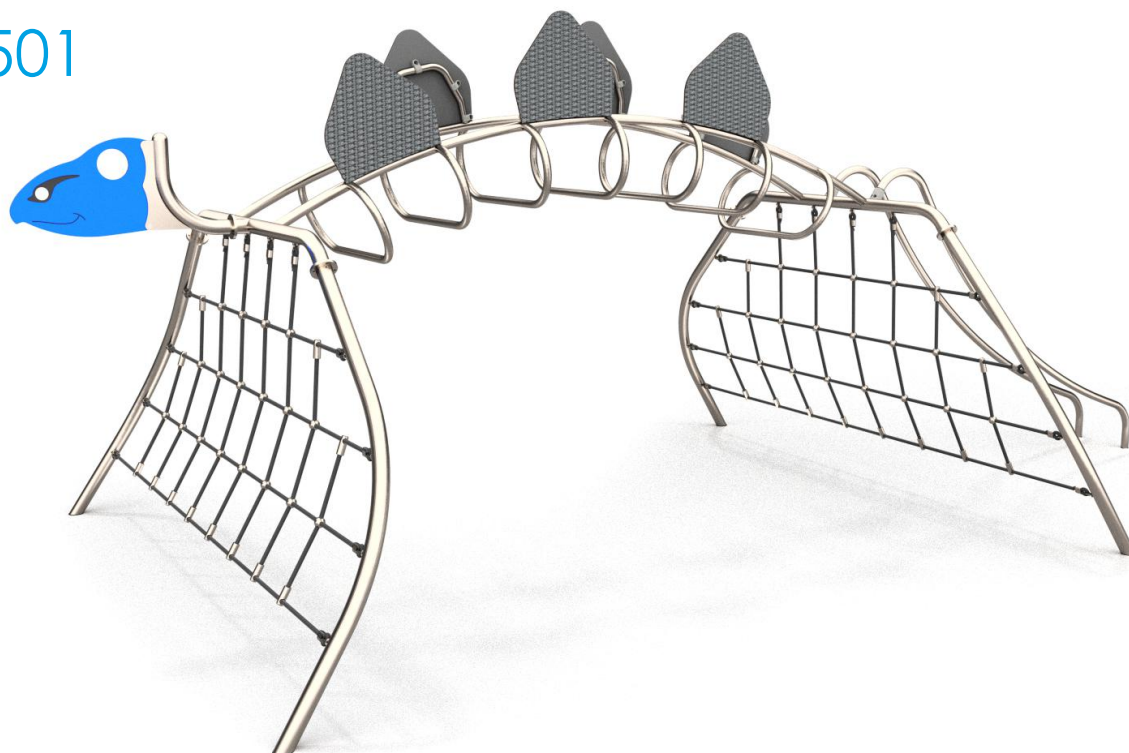

8501

CLIMBING

FUN

INTEGRATION

SLIDING

PRODUCT DESCRIPTION

Dimensions: 324 x 623 cm
Impact area: 624 x 957 cm
Total height: 244 cm
Free fall height: 200 cm

Availability of spare parts: YES
Product compliant with EN 1176:2008: YES
Age group: 3-12 years