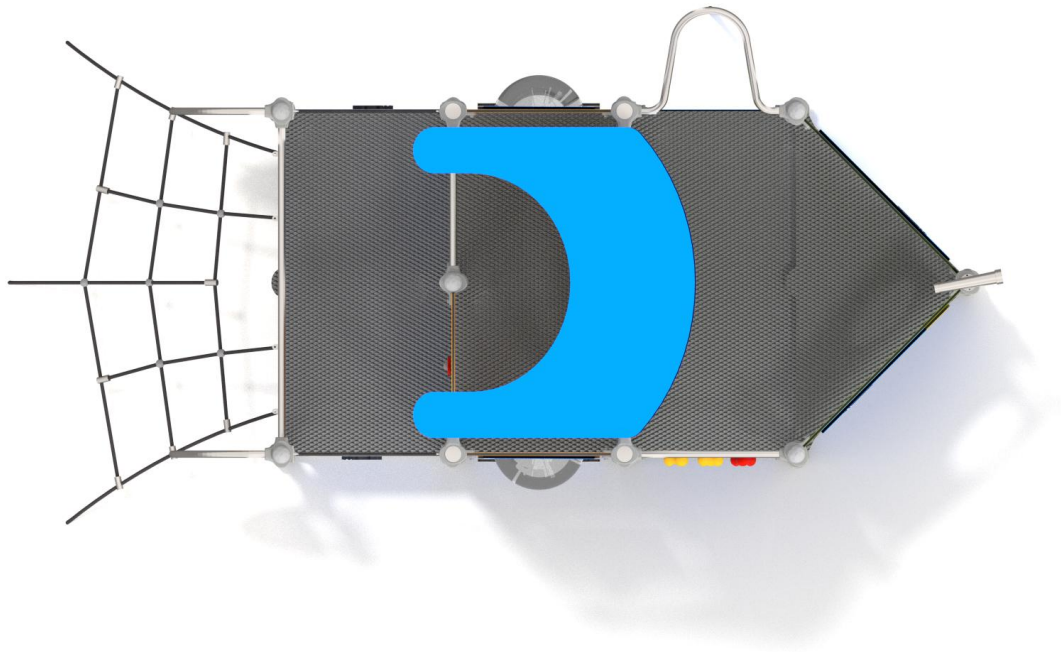

4076

CLIMBING

FUN

INTEGRATION

4076

PRODUCT DESCRIPTION

Dimensions: 465 x 241 cm
Impact area: 765 x 541 cm
Overall Height: 328 cm
Free Fall Height: 90 cm

Availability of spare parts: YES
Product compliant with EN 1176-2008: YES
Age group: 3 - 12 years