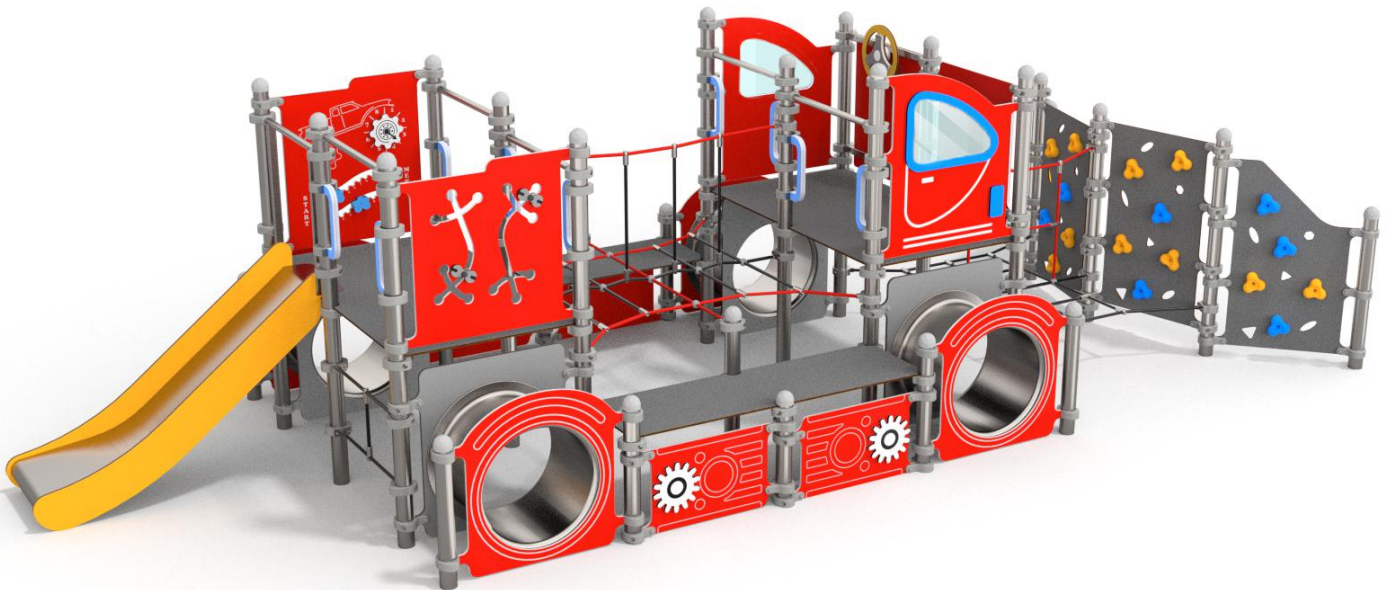

4045

CLIMBING

SLIDING

INTEGRATION

4045

## PRODUCT DESCRIPTION

Dimensions: 266 x 685 cm  
Impact area: 566x 1035 cm  
Overall Height: 188 cm  
Free Fall Height: 120 cm

Availability of spare parts: YES  
Product compliant with EN 1176-2008: YES  
Age group: 3 - 12 years

You must pay attention to the direction of the location of the slide made of stainless steel. The steel part of the slide cannot be directed to the south because it may up (get very hot).