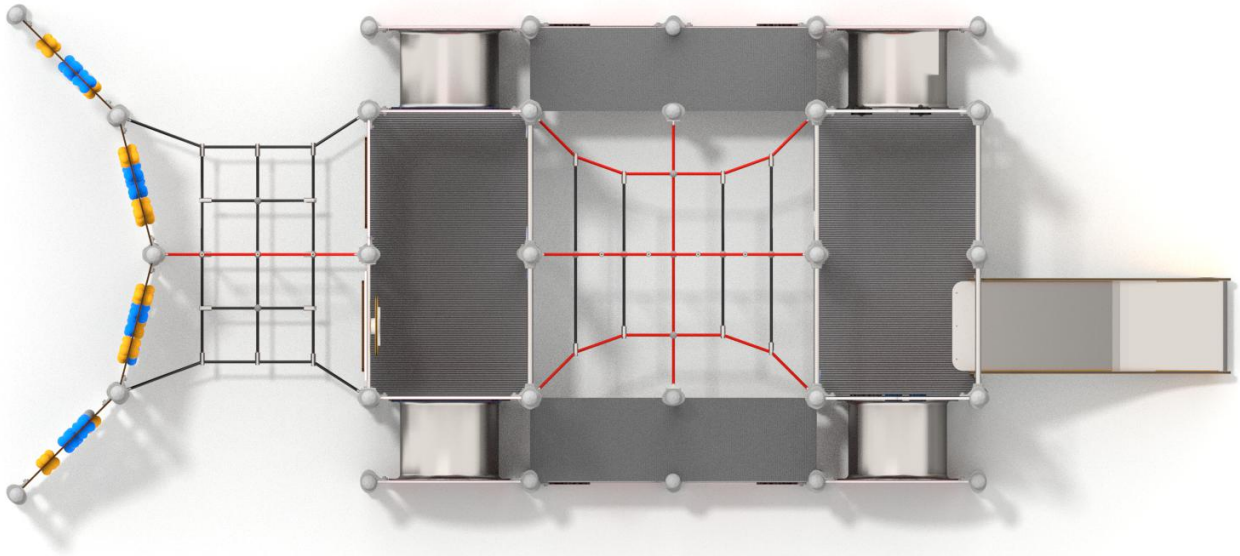

4045

CLIMBING

SLIDING

INTEGRATION

4045

## PRODUCT DESCRIPTION

Dimensions: 266 x 685 cm  
Impact area: 566x 1035 cm  
Overall Height: 188 cm  
Free Fall Height: 120 cm

Availability of spare parts: YES  
Product compliant with EN 1176-2008: YES  
Age group: 3 - 12 years

You must pay attention to the direction of the location of the slide made of stainless steel. The steel part of the slide cannot be directed to the south because it may up (get very hot).