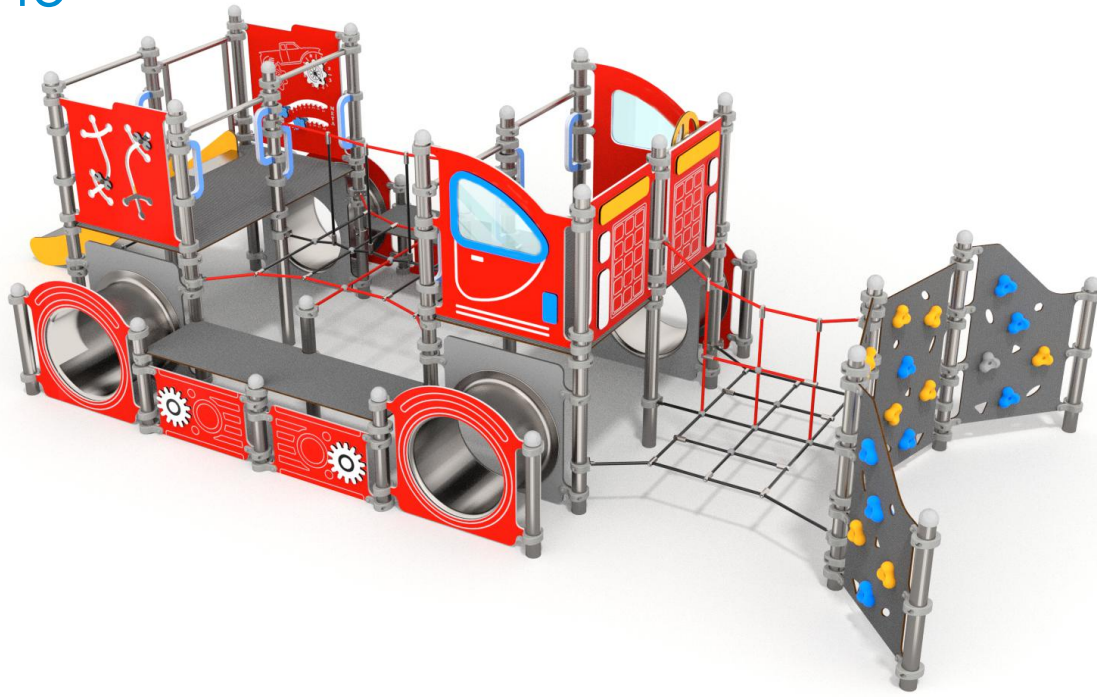

4045

CLIMBING

SLIDING

INTEGRATION

4045

## PRODUCT DESCRIPTION

Dimensions: 266 x 685 cm  
Impact area: 566x 1035 cm  
Overall Height: 188 cm  
Free Fall Height: 120 cm

Availability of spare parts: YES  
Product compliant with EN 1176-2008: YES  
Age group: 3 - 12 years

You must pay attention to the direction of the location of the slide made of stainless steel. The steel part of the slide cannot be directed to the south because it may up (get very hot).