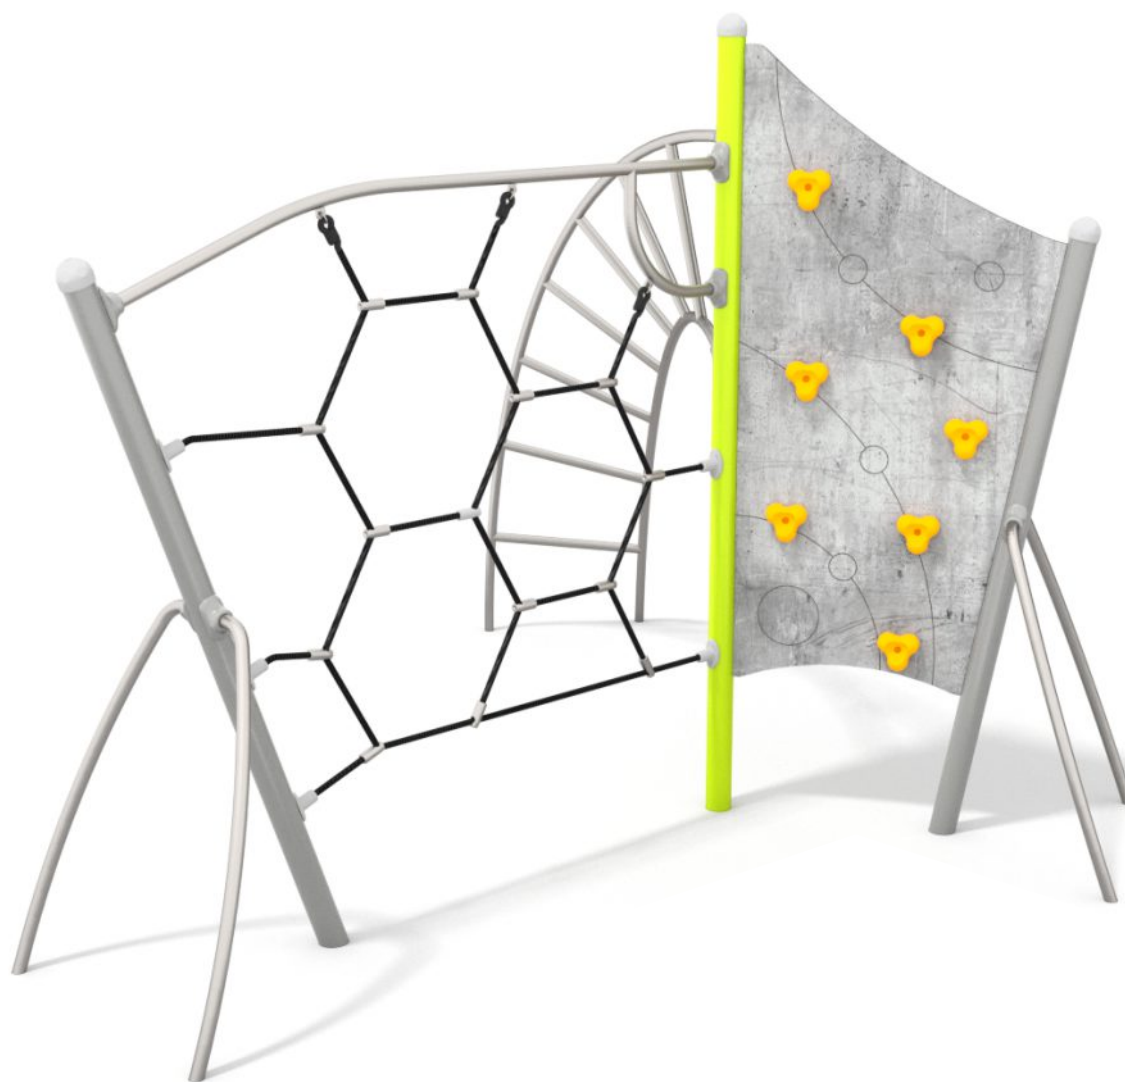

1718

CLIMBING

1718

CLIMBING

PRODUCT DESCRIPTION

Dimensions: 353 x 331 cm
Impact area: 719 x 663 cm
Overall Height: 232 cm
Free Fall Height: 200 cm

The heaviest element: 25 kg
The biggest element: 380 cm

Availability of spare parts: YES
Product compliant with EN 1176-1:2017: YES
Age group: 3 - 12 years