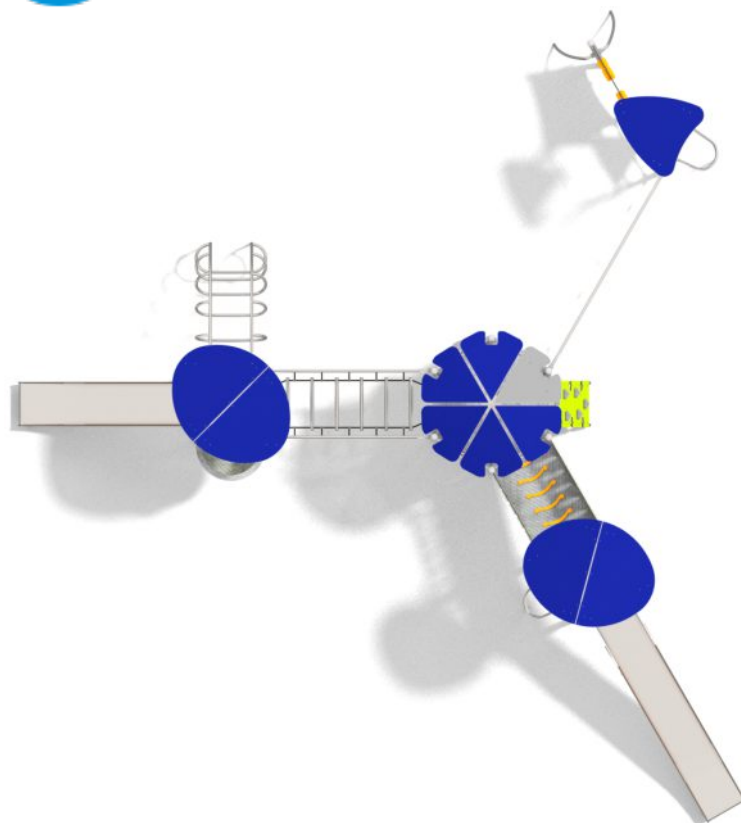

1717

CLIMBING

SLIDING

FUN

INTEGRATION

1717

CLIMBING

SLIDING

FUN

INTEGRATION

PRODUCT DESCRIPTION

Dimensions: 983 x 881 cm
 Impact area: 1321 x 1231 cm
 Overall Height: 422 cm
 Free Fall Height: 232 cm

The heaviest element: 70 kg
 The biggest element: 490 cm

Availability of spare parts: YES
 Product compliant with EN 1176-1:2017: YES
 Age group: 3 - 12 years

You must pay attention to the direction of the location of the slide made of stainless steel. The steel part of the slide cannot be directed to the south because it may up (get very hot).