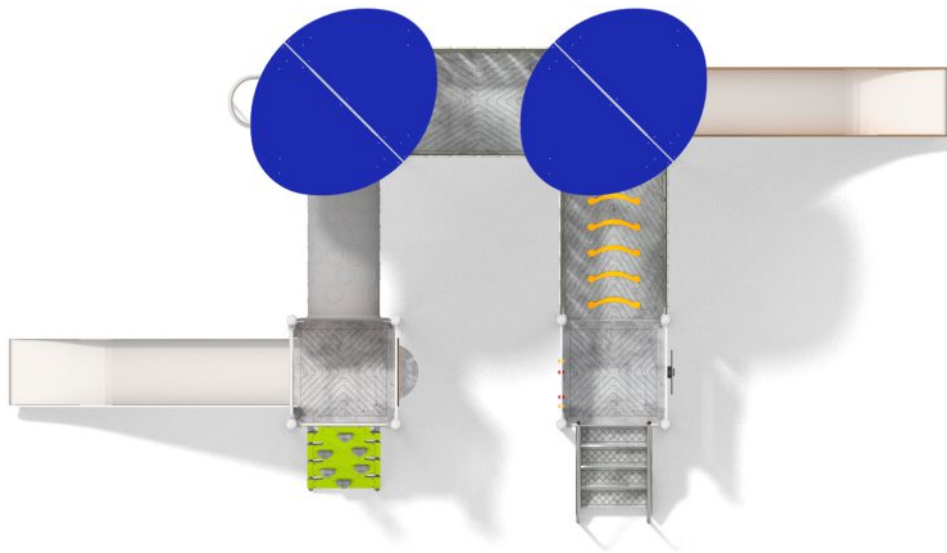

1716

CLIMBING

SLIDING

FUN

INTEGRATION

1716

CLIMBING

SLIDING

FUN

INTEGRATION

## PRODUCT DESCRIPTION

Dimensions: 722 x 394 cm  
Impact area: 1122 x 694 cm  
Overall Height: 366 cm  
Free Fall Height: 150 cm

The heaviest element: 50 kg  
The biggest element: 430 cm

Availability of spare parts: YES  
Product compliant with EN 1176-1:2017: YES  
Age group: 1 - 8 years

You must pay attention to the direction of the location of the slide made of stainless steel. The steel part of the slide cannot be directed to the south because it may up (get very hot).