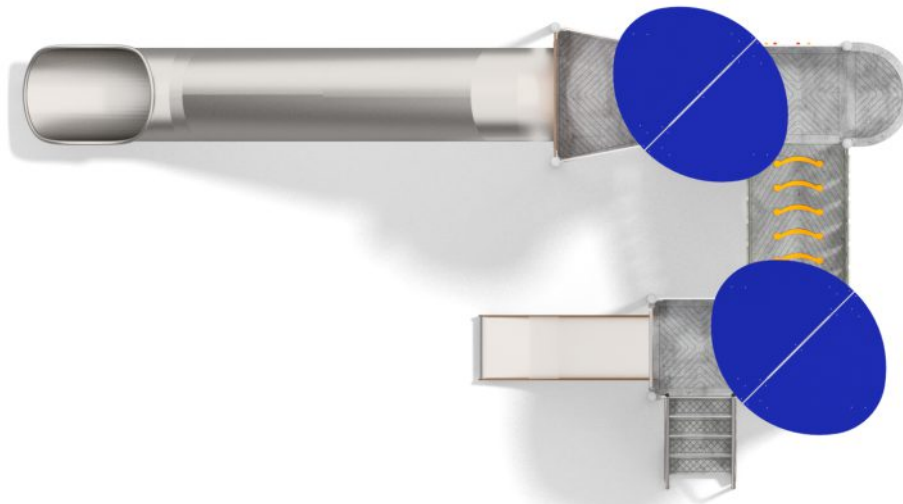

1715

CLIMBING

SLIDING

FUN

INTEGRATION

CLIMBING

SLIDING

FUN

INTEGRATION

PRODUCT DESCRIPTION

Dimensions: 394 x 726 cm
 Impact area: 734 x 1096 cm
 Overall Height: 422 cm
 Free Fall Height: 210 cm

The heaviest element: 200 kg
 The biggest element: 550 cm

Availability of spare parts: YES
 Product compliant with EN 1176-1:2017: YES
 Age group: 1 - 8 years

You must pay attention to the direction of the location of the slide made of stainless steel. The steel part of the slide cannot be directed to the south because it may up (get very hot).