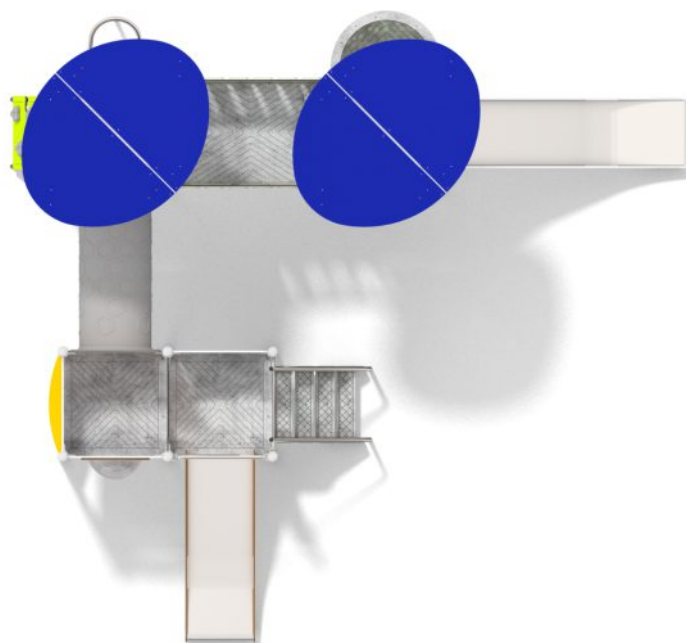

1714

CLIMBING

SLIDING

FUN

INTEGRATION

1714

CLIMBING

SLIDING

FUN

INTEGRATION

PRODUCT DESCRIPTION

Dimensions: 519 x 481 cm
Impact area: 869 x 831 cm
Overall Height: 332 cm
Free Fall Height: 120 cm

The heaviest element: 40 kg
The biggest element: 400 cm

Availability of spare parts: YES
Product compliant with EN 1176-1:2017: YES
Age group: 1 - 8 years

You must pay attention to the direction of the location of the slide made of stainless steel. The steel part of the slide cannot be directed to the south because it may up (get very hot).