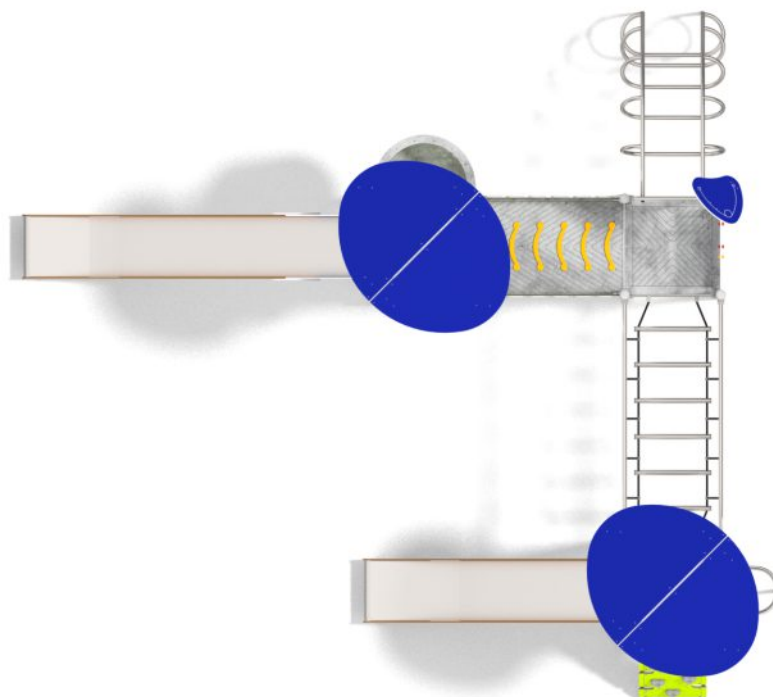

1713

CLIMBING

SLIDING

FUN

INTEGRATION

1713

CLIMBING

SLIDING

FUN

INTEGRATION

## PRODUCT DESCRIPTION

Dimensions: 630 x 573 cm  
Impact area: 980 x 873 cm  
Overall Height: 422 cm  
Free Fall Height: 210 cm

The heaviest element: 70 kg  
The biggest element: 490 cm

Availability of spare parts: YES  
Product compliant with EN 1176-1:2017: YES  
Age group: 3 - 12 years

You must pay attention to the direction of the location of the slide made of stainless steel. The steel part of the slide cannot be directed to the south because it may up (get very hot).