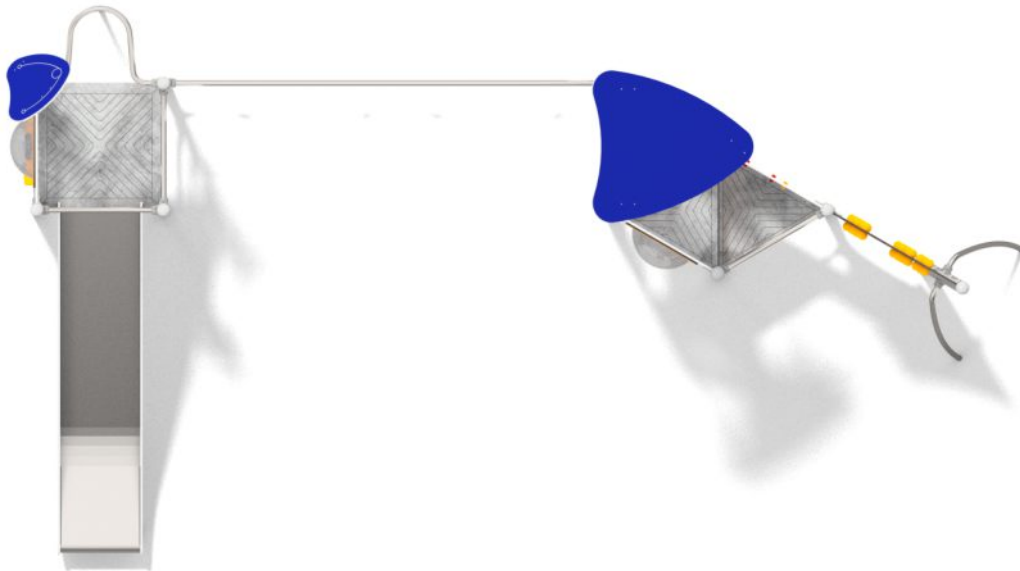

1712

CLIMBING

SLIDING

FUN

INTEGRATION

CLIMBING

SLIDING

FUN

INTEGRATION

PRODUCT DESCRIPTION

Dimensions: 641 x 346 cm
 Impact area: 943 x 704 cm
 Overall Height: 370 cm
 Free Fall Height: 232 cm

The heaviest element: 50 kg
 The biggest element: 440 cm

Availability of spare parts: YES
 Product compliant with EN 1176-1:2017: YES
 Age group: 3 - 12 years

You must pay attention to the direction of the location of the slide made of stainless steel. The steel part of the slide cannot be directed to the south because it may up (get very hot).