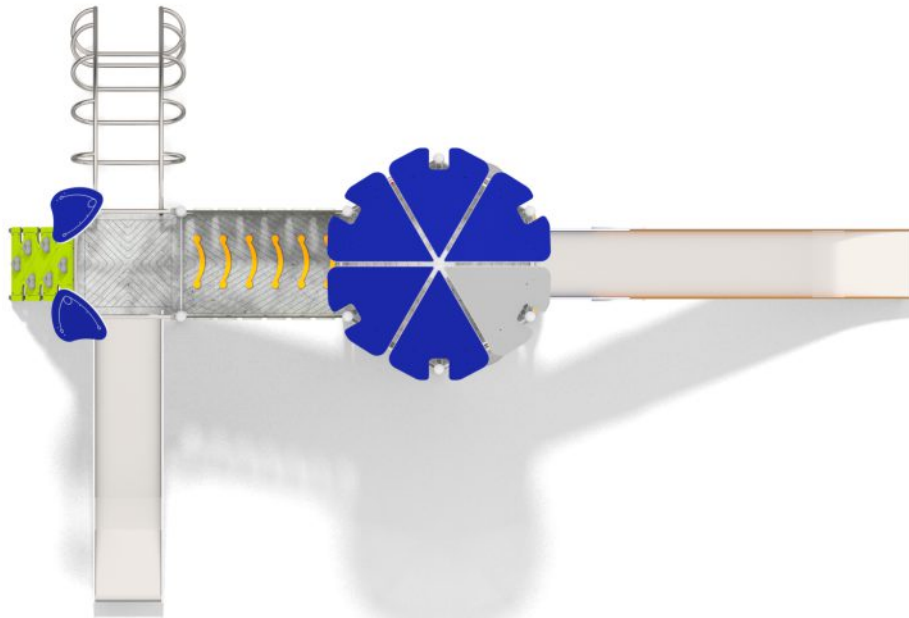

1711

CLIMBING

SLIDING

FUN

INTEGRATION

1711

CLIMBING

SLIDING

FUN

INTEGRATION

PRODUCT DESCRIPTION

Dimensions: 691 x 453 cm
 Impact area: 1041 x 803 cm
 Overall Height: 449 cm
 Free Fall Height: 210 cm

The heaviest element: 70 kg
 The biggest element: 490cm

Availability of spare parts: YES
 Product compliant with EN 1176-1:2017: YES
 Age group: 3 - 12 years

You must pay attention to the direction of the location of the slide made of stainless steel. The steel part of the slide cannot be directed to the south because it may up (get very hot).