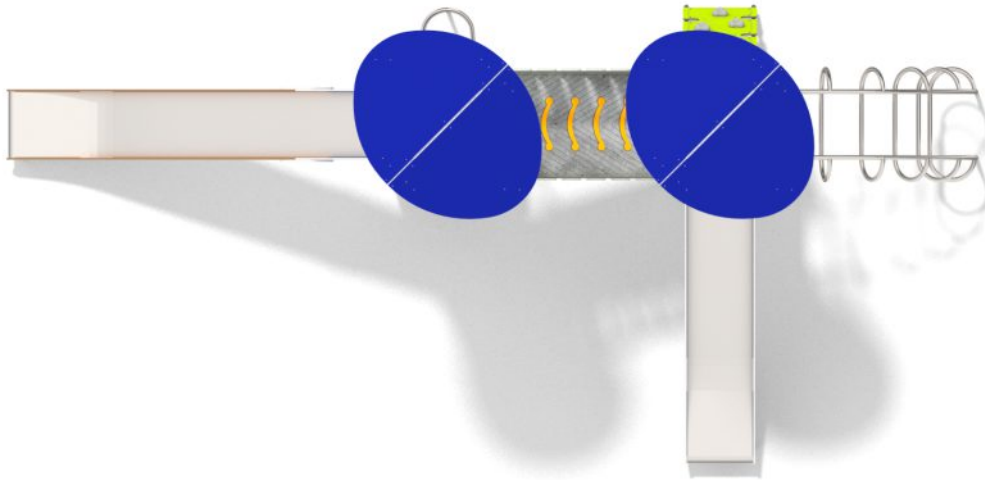

1710

CLIMBING

SLIDING

FUN

INTEGRATION

1710

CLIMBING

SLIDING

FUN

INTEGRATION

## PRODUCT DESCRIPTION

Dimensions: 737 x 348 cm  
 Impact area: 1087 x 736 cm  
 Overall Height: 422 cm  
 Free Fall Height: 210 cm

The heaviest element: 70 kg  
 The biggest element: 490 cm

Availability of spare parts: YES  
 Product compliant with EN 1176-1:2017: YES  
 Age group: 3 - 12 years

You must pay attention to the direction of the location of the slide made of stainless steel. The steel part of the slide cannot be directed to the south because it may up (get very hot).