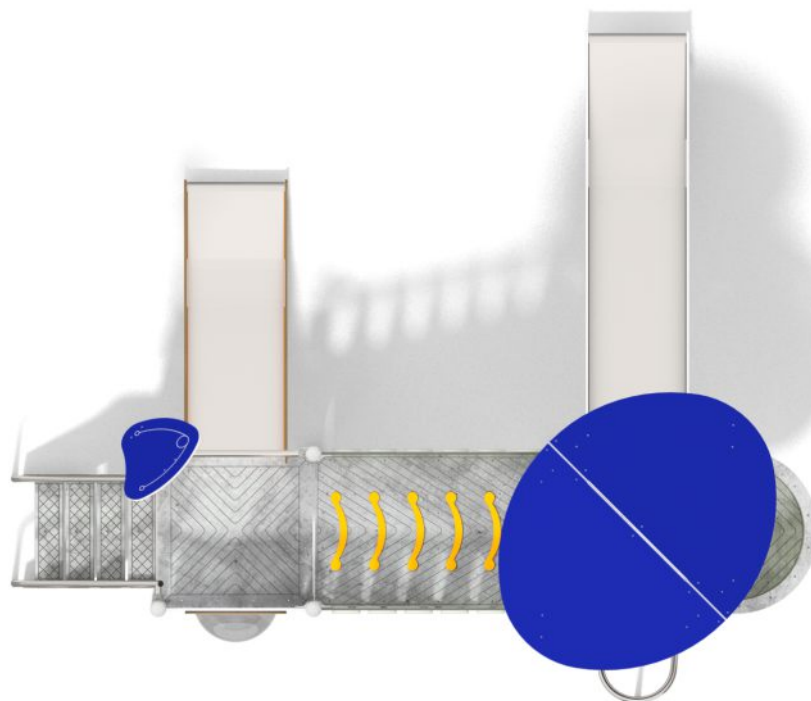

1709

CLIMBING

SLIDING

FUN

INTEGRATION

1709

CLIMBING

SLIDING

FUN

INTEGRATION

PRODUCT DESCRIPTION

Dimensions: 415 x 346 cm
Impact area: 715 x 696 cm
Overall Height: 362 cm
Free Fall Height: 150 cm

The heaviest element: 50 kg
The biggest element: 430 cm

Availability of spare parts: YES
Product compliant with EN 1176-1:2017: YES
Age group: 1 - 8 years

You must pay attention to the direction of the location of the slide made of stainless steel. The steel part of the slide cannot be directed to the south because it may up (get very hot).