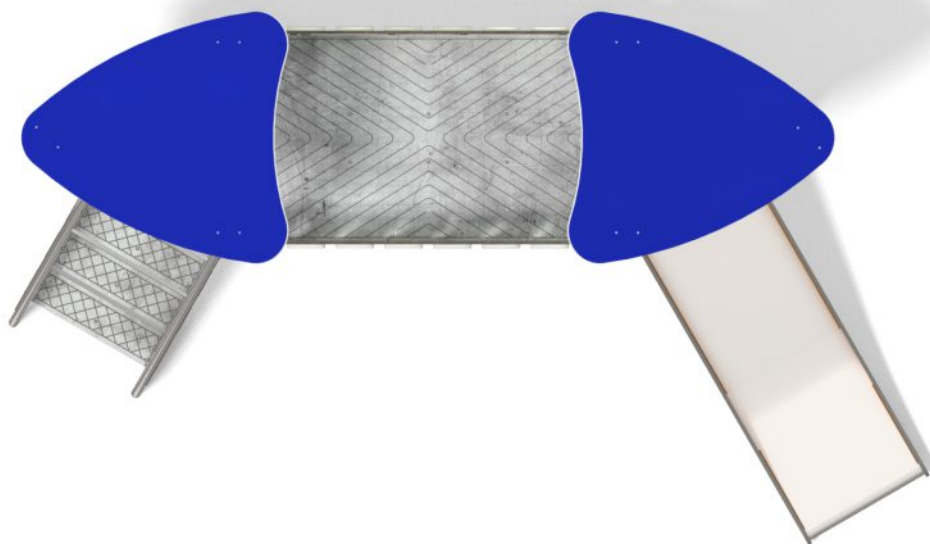

1708

CLIMBING

SLIDING

FUN

INTEGRATION

CLIMBING

SLIDING

FUN

## PRODUCT DESCRIPTION

Dimensions: 352 x 203 cm  
Impact area: 653 x 540 cm  
Overall Height: 310 cm  
Free Fall Height: 90 cm

The heaviest element: 35 kg  
The biggest element: 380 cm

Availability of spare parts: YES  
Product compliant with EN 1176-1:2017: YES  
Age group: 1 - 8 years

You must pay attention to the direction of the location of the slide made of stainless steel. The steel part of the slide cannot be directed to the south because it may up (get very hot).