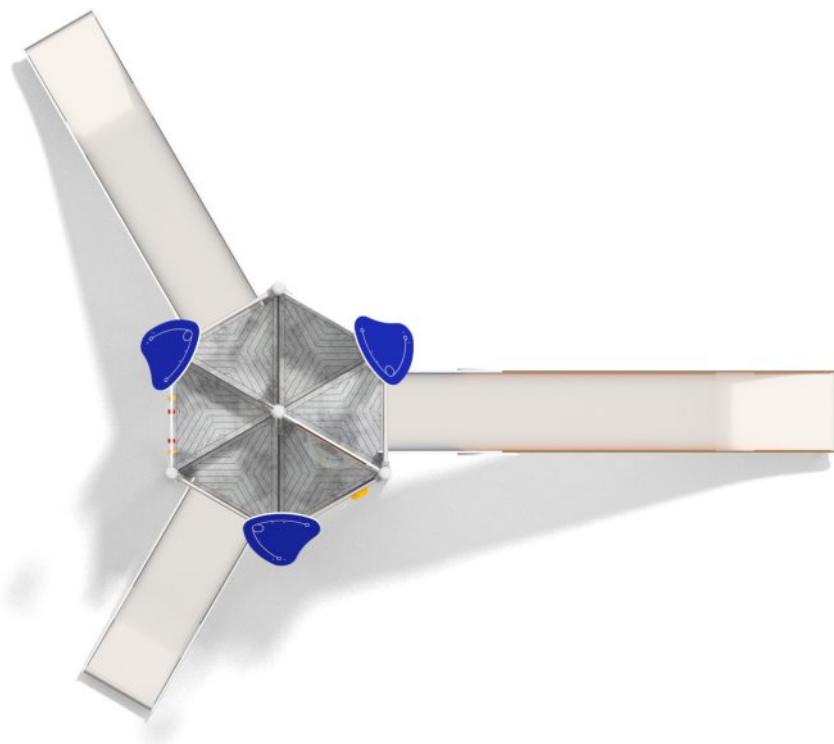

1707

CLIMBING

SLIDING

FUN

INTEGRATION

1707

CLIMBING

SLIDING

FUN

INTEGRATION

## PRODUCT DESCRIPTION

Dimensions: 530 x 457 cm  
Impact area: 880 x 830 cm  
Overall Height: 429 cm  
Free Fall Height: 210 cm

The heaviest element: 70 kg  
The biggest element: 490 cm

Availability of spare parts: YES  
Product compliant with EN 1176-1:2017: YES  
Age group: 3 - 12 years

You must pay attention to the direction of the location of the slide made of stainless steel. The steel part of the slide cannot be directed to the south because it may up (get very hot).