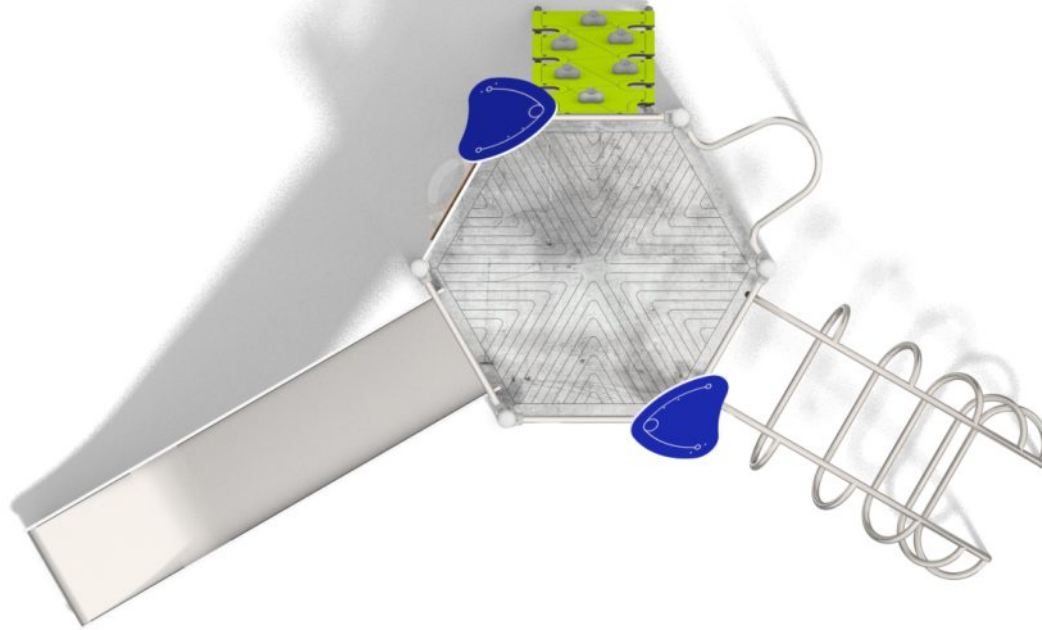

1706

CLIMBING

SLIDING

FUN

INTEGRATION

1706

CLIMBING

SLIDING

FUN

INTEGRATION

PRODUCT DESCRIPTION

Dimensions: 471 x 287 cm
 Impact area: 815 x 587 cm
 Overall Height: 366 cm
 Free Fall Height: 150 cm

The heaviest element: 50 kg
 The biggest element: 430 cm

Availability of spare parts: YES
 Product compliant with EN 1176-1:2017: YES
 Age group: 3 - 12 years

You must pay attention to the direction of the location of the slide made of stainless steel. The steel part of the slide cannot be directed to the south because it may up (get very hot).