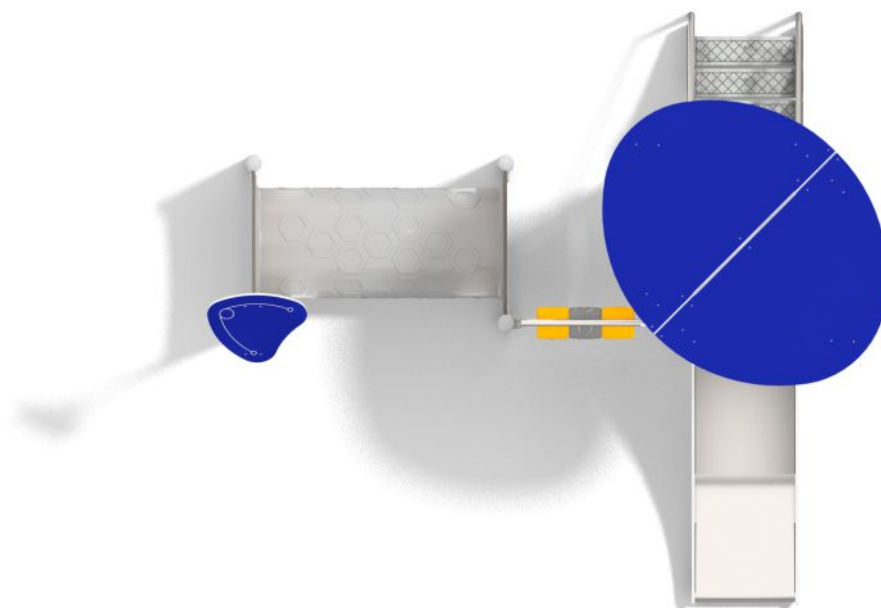

1705

CLIMBING

SLIDING

FUN

INTEGRATION

1705

CLIMBING

SLIDING

FUN

INTEGRATION

## PRODUCT DESCRIPTION

Dimensions: 341 x 297 cm  
Impact area: 641 x 647 cm  
Overall Height: 302 cm  
Free Fall Height: 90 cm

The heaviest element: 35 kg  
The biggest element: 370 cm

Availability of spare parts: YES  
Product compliant with EN 1176-1:2017: YES  
Age group: 1 - 8 years

You must pay attention to the direction of the location of the slide made of stainless steel. The steel part of the slide cannot be directed to the south because it may up (get very hot).