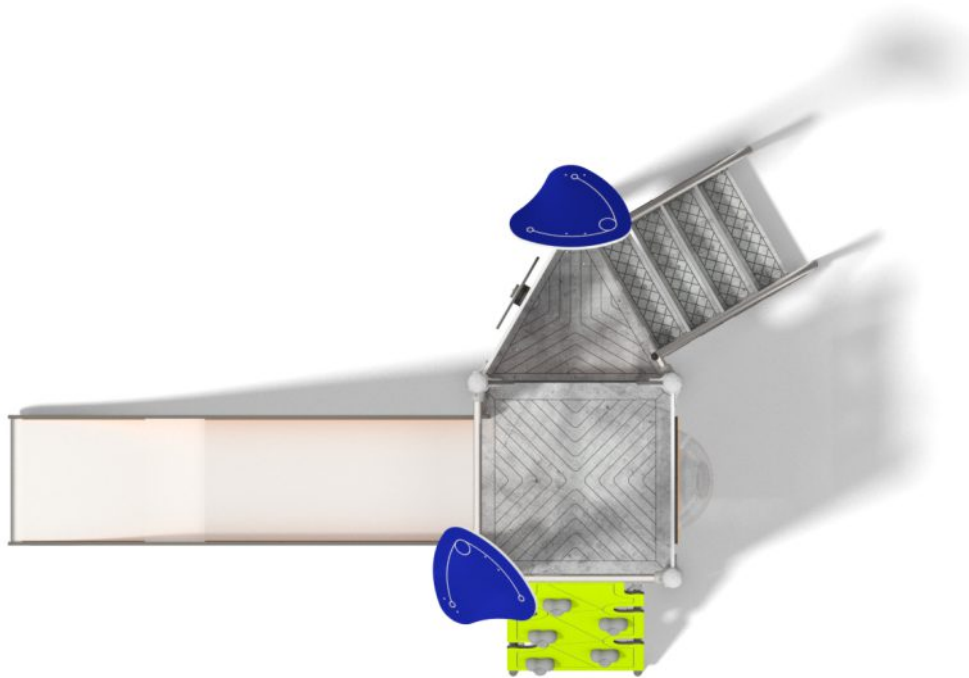

1704

CLIMBING

SLIDING

FUN

INTEGRATION

1704

CLIMBING

SLIDING

FUN

INTEGRATION

## PRODUCT DESCRIPTION

Dimensions: 332 x 217 cm  
Impact area: 682 x 518 cm  
Overall Height: 336 cm  
Free Fall Height: 120 cm

The heaviest element: 40 kg  
The biggest element: 400 cm

Availability of spare parts: YES  
Product compliant with EN 1176-1:2017: YES  
Age group: 1 - 8 years

You must pay attention to the direction of the location of the slide made of stainless steel. The steel part of the slide cannot be directed to the south because it may up (get very hot).