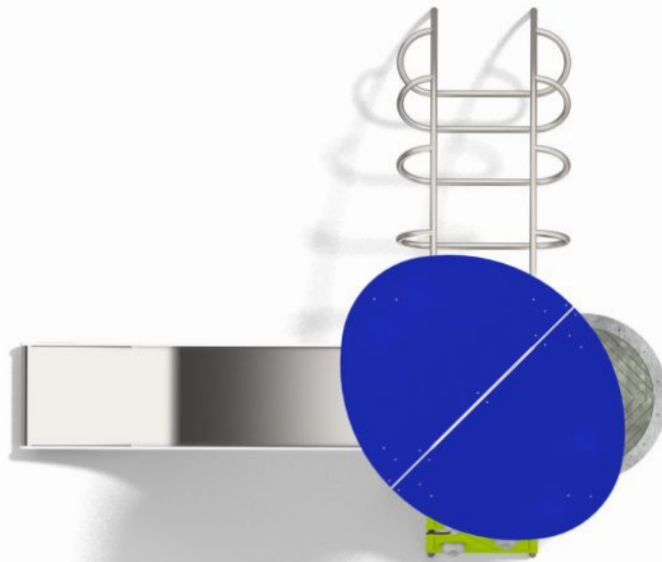

1702

CLIMBING

SLIDING

FUN

INTEGRATION

1702

CLIMBING

SLIDING

FUN

INTEGRATION

## PRODUCT DESCRIPTION

Dimensions: 325 x 276 cm  
Impact area: 675 x 576 cm  
Overall Height: 332 cm  
Free Fall Height: 120 cm

The heaviest element: 40 kg  
The biggest element: 400 cm

Availability of spare parts: YES  
Product compliant with EN 1176-1:2017: YES  
Age group: 3 - 12 years

You must pay attention to the direction of the location of the slide made of stainless steel. The steel part of the slide cannot be directed to the south because it may up (get very hot).