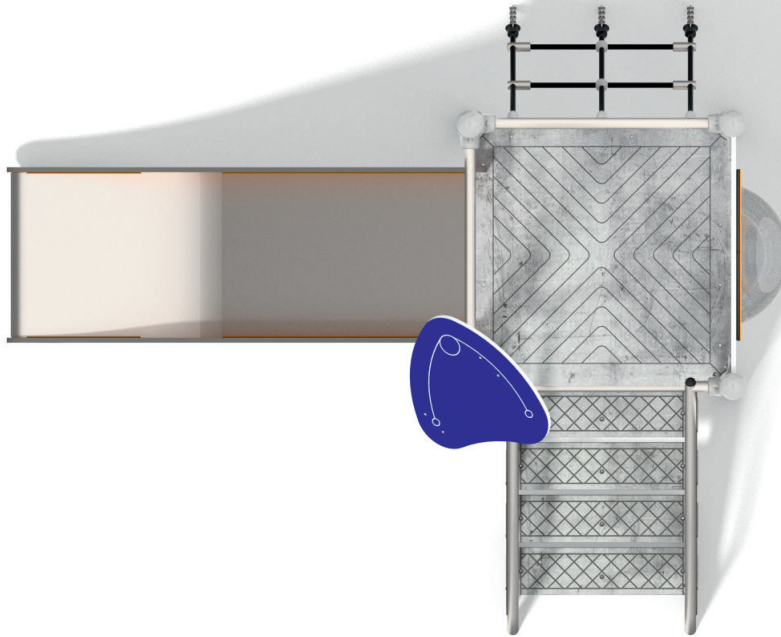

1701

CLIMBING

SLIDING

FUN

INTEGRATION

1701

CLIMBING

SLIDING

FUN

INTEGRATION

PRODUCT DESCRIPTION

Dimensions: 238 x 191 cm
Impact area: 588 x 492 cm
Overall Height: 306 cm
Free Fall Height: 90 cm

The heaviest element: 30 kg
The biggest element: 370 cm

Availability of spare parts: YES
Product compliant with EN 1176-1:2017: YES
Age group: 1 - 8 years

You must pay attention to the direction of the location of the slide made of stainless steel. The steel part of the slide cannot be directed to the south because it may up (get very hot).