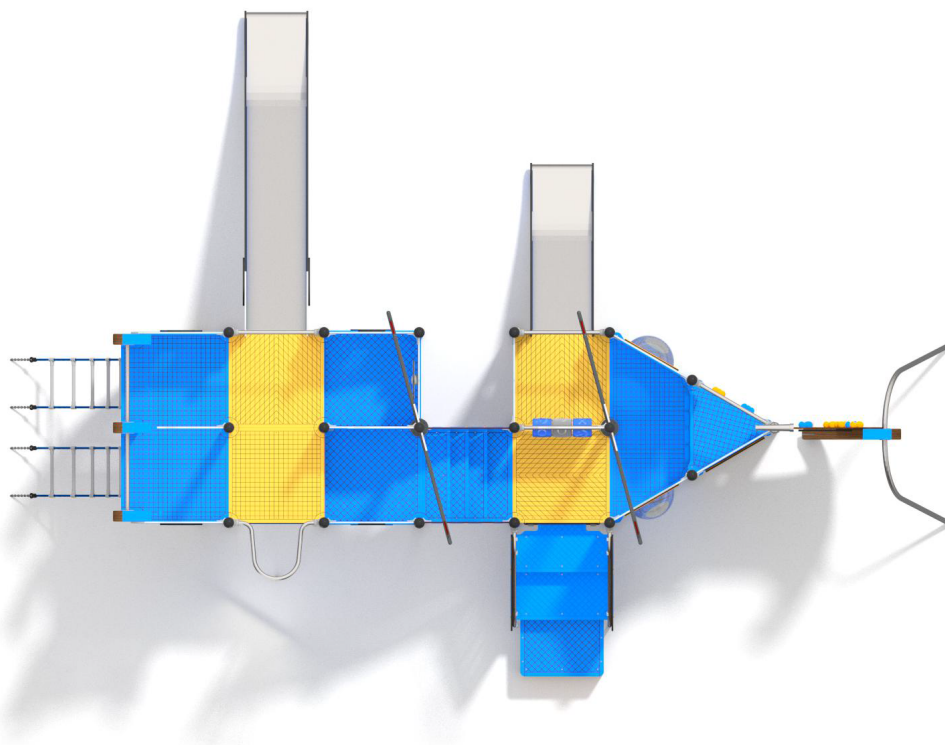

1180

CLIMBING

SLIDING

FUN

INTEGRATION

1180

CLIMBING

SLIDING

FUN

INTEGRATION

PRODUCT DESCRIPTION

Dimensions: 792 x 559 cm
 Impact area: 1092 x 909 cm
 Overall Height: 586 cm
 Free Fall Height: 180 cm

Availability of spare parts: YES
 Product compliant with EN 1176-1:2017: YES
 Age group: 3 - 12 years

You must pay attention to the direction of the location of the slide made of stainless steel. The steel part of the slide cannot be directed to the south because it may up (get very hot).