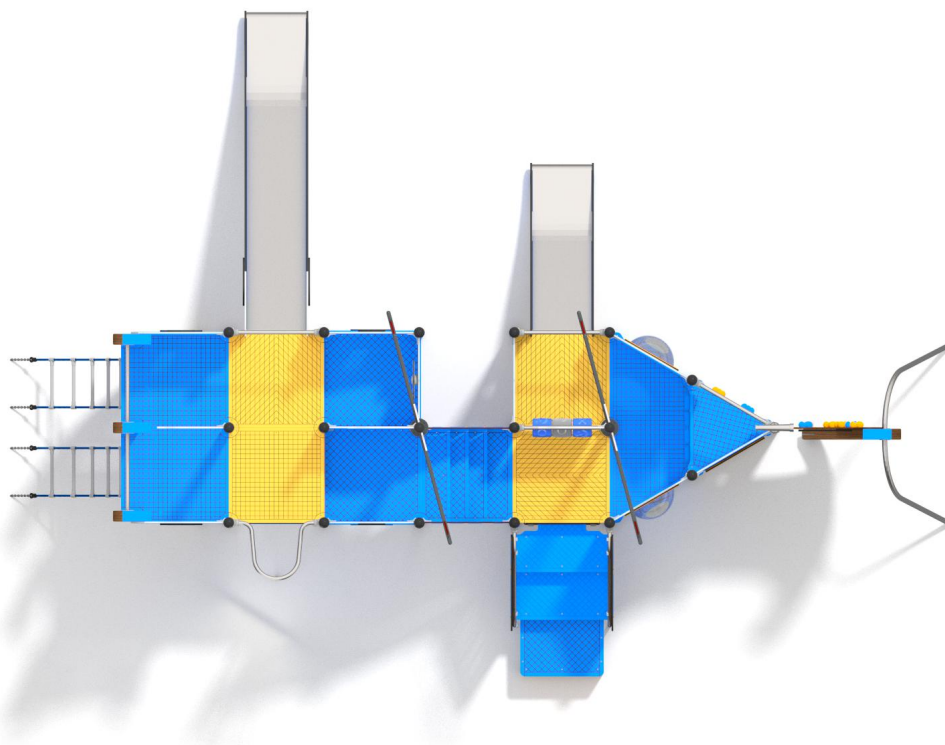

1180

CLIMBING

SLIDING

FUN

INTEGRATION

1180

CLIMBING

SLIDING

FUN

INTEGRATION

## PRODUCT DESCRIPTION

Dimensions: 792 x 559 cm  
 Impact area: 1092 x 909 cm  
 Overall Height: 586 cm  
 Free Fall Height: 180 cm

Availability of spare parts: YES  
 Product compliant with EN 1176-1:2017: YES  
 Age group: 3 - 12 years

You must pay attention to the direction of the location of the slide made of stainless steel. The steel part of the slide cannot be directed to the south because it may up (get very hot).