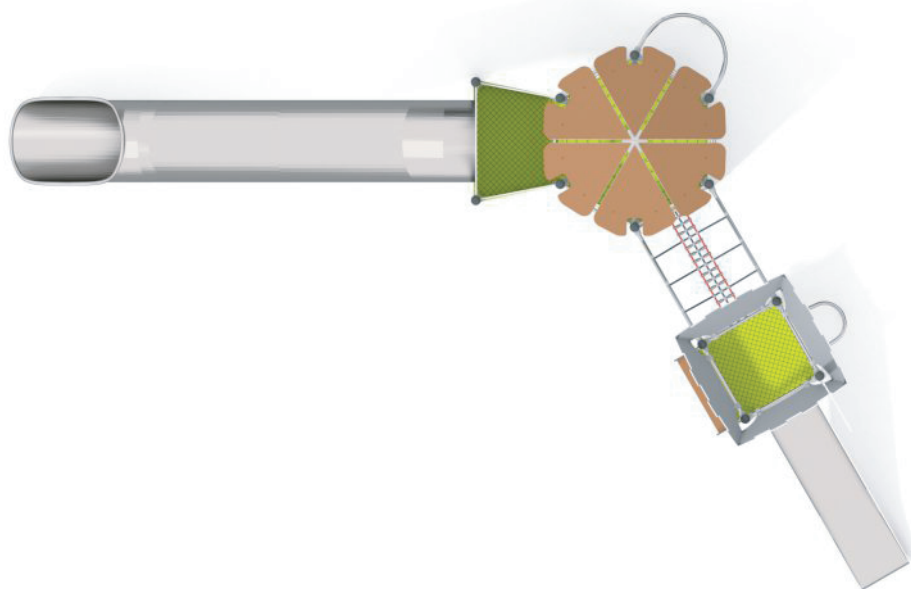

1165

CLIMBING

SLIDING

FUN

INTEGRATION

1165

CLIMBING

SLIDING

FUN

INTEGRATION

PRODUCT DESCRIPTION

Dimensions: 539 x 840 cm
Impact area: 975 x 1190 cm
Overall Height: 482 cm
Free Fall Height: 294 cm

The heaviest element: 150 kg
The biggest element: 568 cm

Availability of spare parts: YES
Product compliant with EN 1176-1:2017: YES
Age group: 3 - 12 years

You must pay attention to the direction of the location of the slide made of stainless steel. The steel part of the slide cannot be directed to the south because it may up (get very hot).