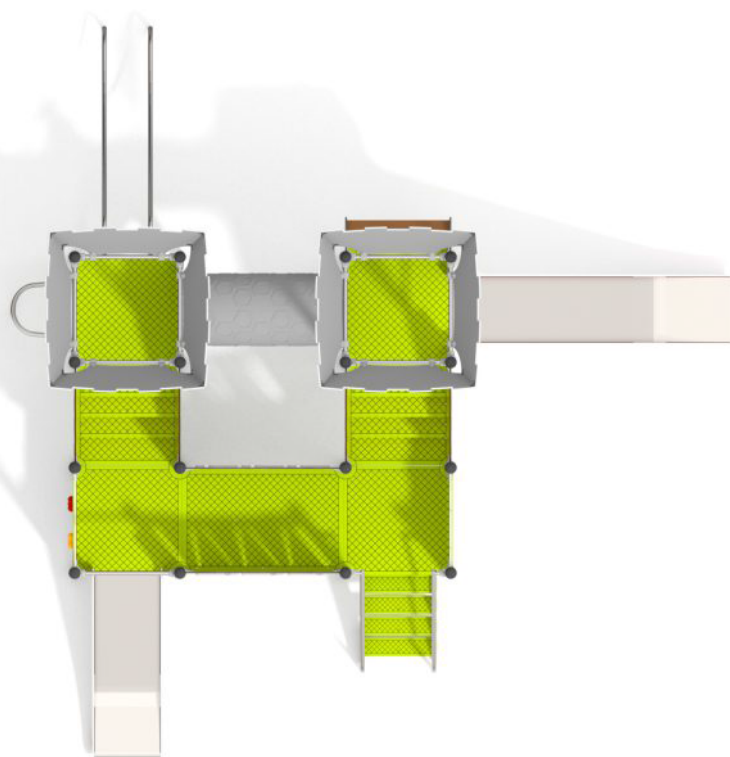

1163

CLIMBING

SLIDING

FUN

INTEGRATION

1163

CLIMBING

SLIDING

FUN

INTEGRATION

PRODUCT DESCRIPTION

Dimensions: 554 x 558 cm
 Impact area: 904 x 908 cm
 Overall Height: 380 cm
 Free Fall Height: 150 cm

The heaviest element: 50 kg
 The biggest element: 418 cm

Availability of spare parts: YES
 Product compliant with EN 1176-1:2017: YES
 Age group: 3 - 12 years

You must pay attention to the direction of the location of the slide made of stainless steel. The steel part of the slide cannot be directed to the south because it may up (get very hot).