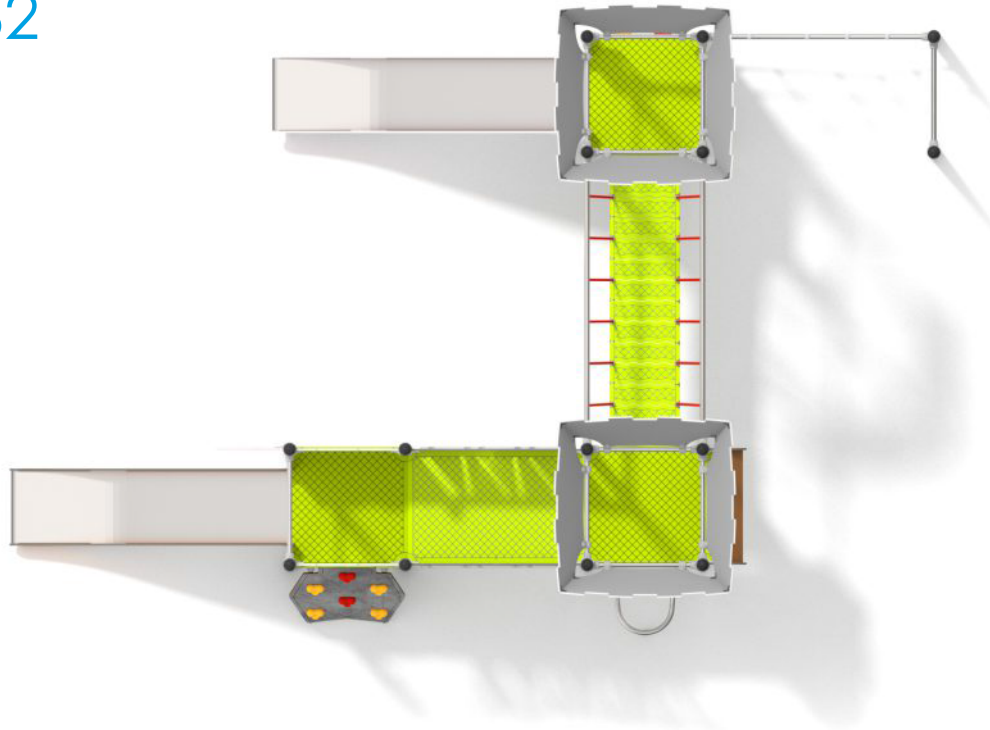

1162

CLIMBING

SLIDING

FUN

INTEGRATION

CLIMBING

SLIDING

FUN

INTEGRATION

## PRODUCT DESCRIPTION

Dimensions: 438 x 644 cm  
 Impact area: 738 x 994 cmm  
 Overall Height: 380 cm  
 Free Fall Height: 150 cm

The heaviest element: 441 cm  
 The biggest element: 50 kg

Availability of spare parts: YES  
 Product compliant with EN 1176-1:2017: YES  
 Age group: 3 - 12 years

You must pay attention to the direction of the location of the slide made of stainless steel. The steel part of the slide cannot be directed to the south because it may up (get very hot).