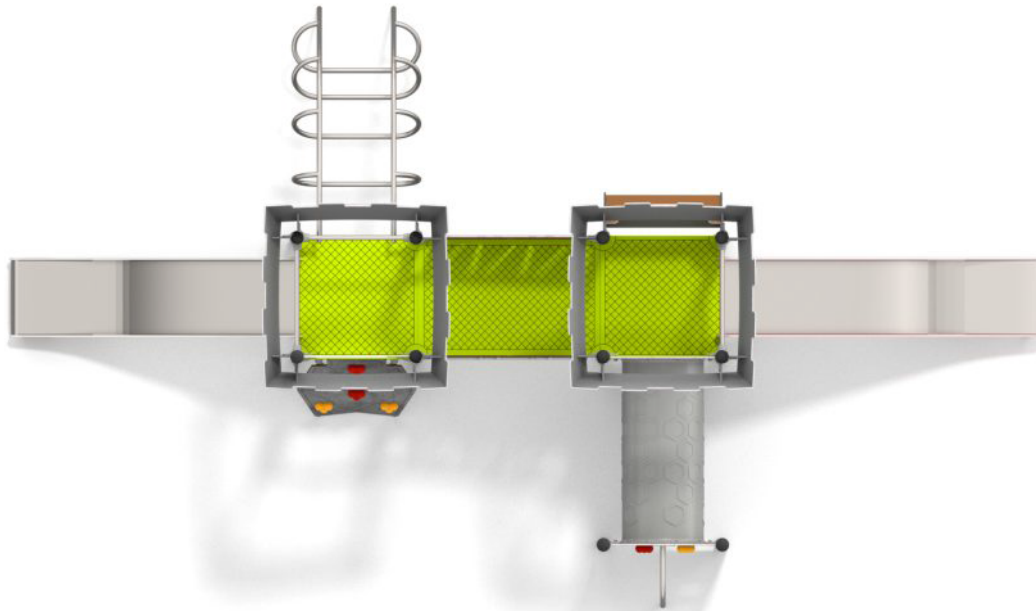

WSPINACZKA

ŚLIZGANIE

ZABAWA

INTEGRACJA

CLIMBING

SLIDING

FUN

INTEGRATION

## PRODUCT DESCRIPTION

Dimensions: 699 x 405 cm  
 Impact area: 1099 x 705 cm  
 Overall Height: 438 cm  
 Free Fall Height: 150 cm

The heaviest element: 50 kg  
 The biggest element: 508 cm

Availability of spare parts: YES  
 Product compliant with EN 1176-1:2017: YES  
 Age group: 3 - 12 years

You must pay attention to the direction of the location of the slide made of stainless steel. The steel part of the slide cannot be directed to the south because it may up (get very hot).