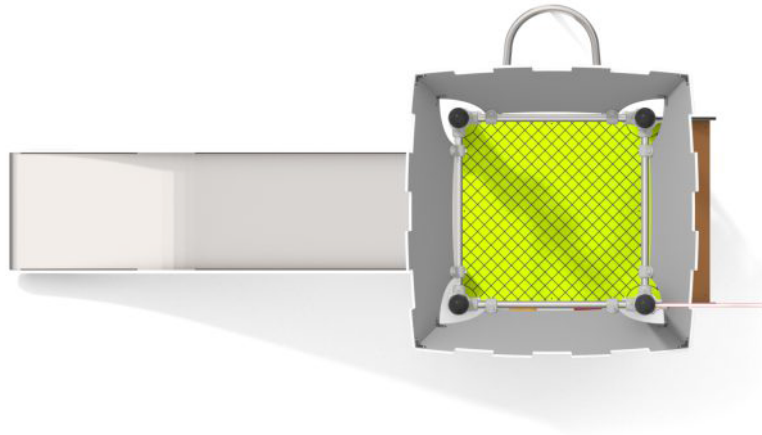

WSPINACZKA

ŚLIZGANIE

ZABAWA

INTEGRACJA

CLIMBING

SLIDING

FUN

INTEGRATION

PRODUCT DESCRIPTION

Dimensions: 325 x 152 cm
 Impact area: 675 x 452 cm
 Overall Height: 438 cm
 Free Fall Height: 120 cm

The heaviest element: 45 kg
 The biggest element: 508 cm

Availability of spare parts: YES
 Product compliant with EN 1176-1:2017: YES
 Age group: 3 - 12 years

You must pay attention to the direction of the location of the slide made of stainless steel. The steel part of the slide cannot be directed to the south because it may up (get very hot).