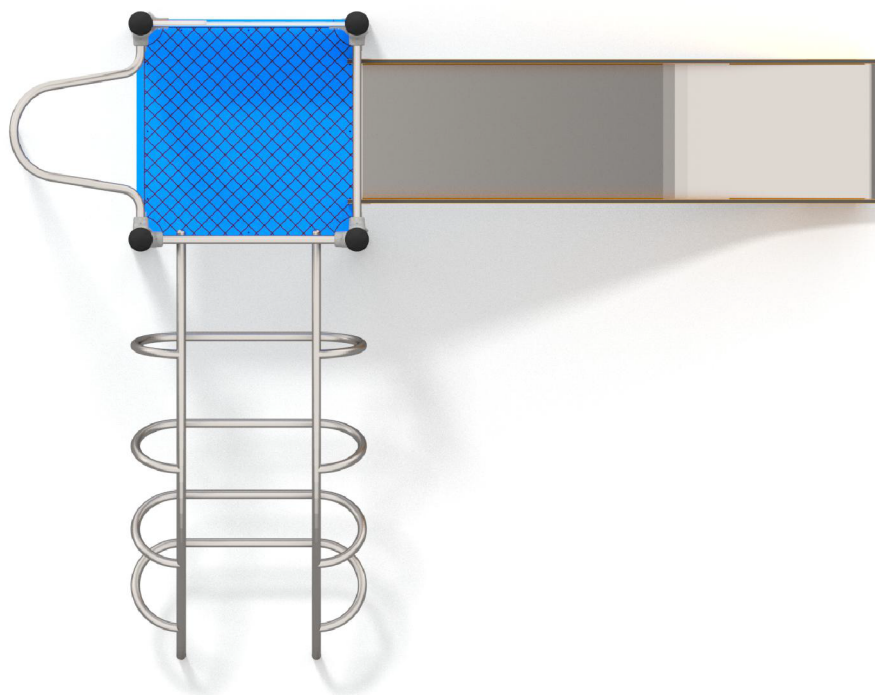

1140

SLIDING

FUN

INTEGRATION

1140

PRODUCT DESCRIPTION

Dimensions: 240 x 322 cm
Impact area: 540 x 672 cm
Overall Height: 313 cm
Free Fall Height: 120 cm
Availability of spare parts: YES
Product compliant with EN 1176-2008: YES
Age group: 3 - 12 years

You must pay attention to the direction of the location of the slide made of stainless steel. The steel part of the slide cannot be directed to the south because it may up (get very hot).