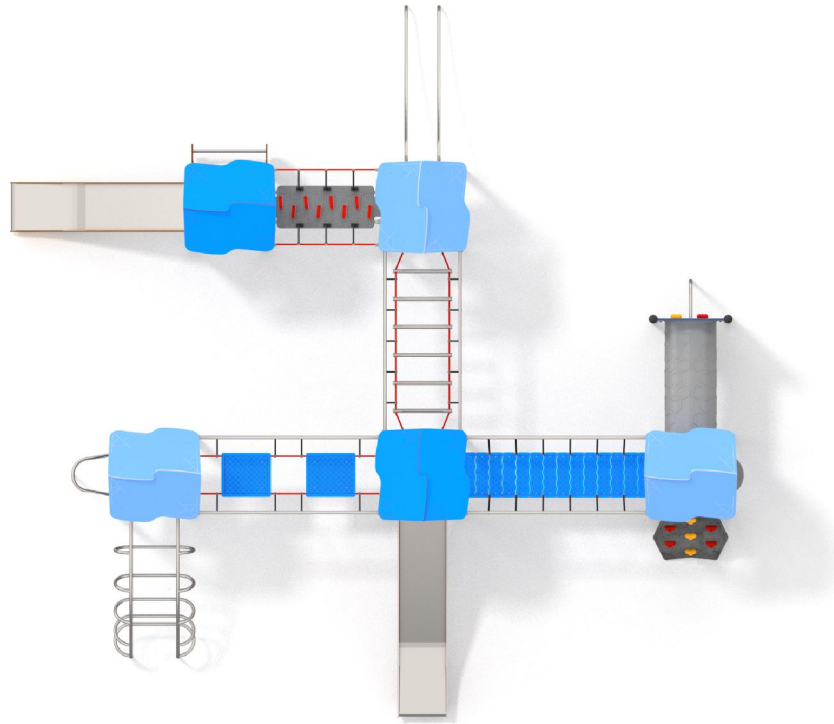

1138

CLIMBING

SLIDING

FUN

INTEGRATION

1138

## PRODUCT DESCRIPTION

Dimensions: 760 x 782 cm  
Impact area: 1110 x 1132 cm  
Overall Height: 357 cm  
Free Fall Height: 163 cm  
Availability of spare parts: YES  
Product compliant with EN 1176-2008: YES  
Age group: 3 - 12 years

You must pay attention to the direction of the location of the slide made of stainless steel. The steel part of the slide cannot be directed to the south because it may up (get very hot).