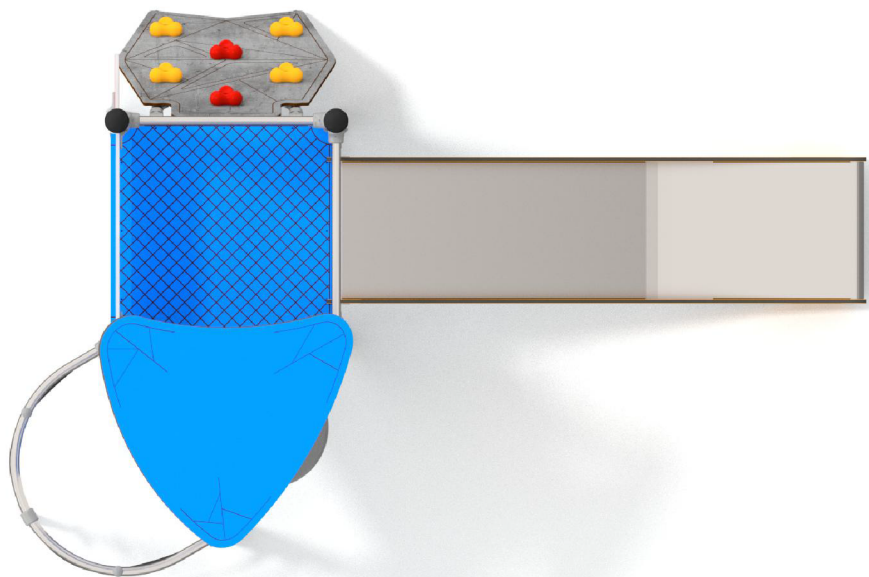

1137

CLIMBING

SLIDING

FUN

INTEGRATION

1137

PRODUCT DESCRIPTION

Dimensions: 207 x 313 cm
Impact area: 564 x 720 cm
Overall Height: 357 cm
Free Fall Height: 234 cm
Availability of spare parts: YES
Product compliant with EN 1176-2008: YES
Age group: 3 - 12 years

You must pay attention to the direction of the location of the slide made of stainless steel. The steel part of the slide cannot be directed to the south because it may up (get very hot).