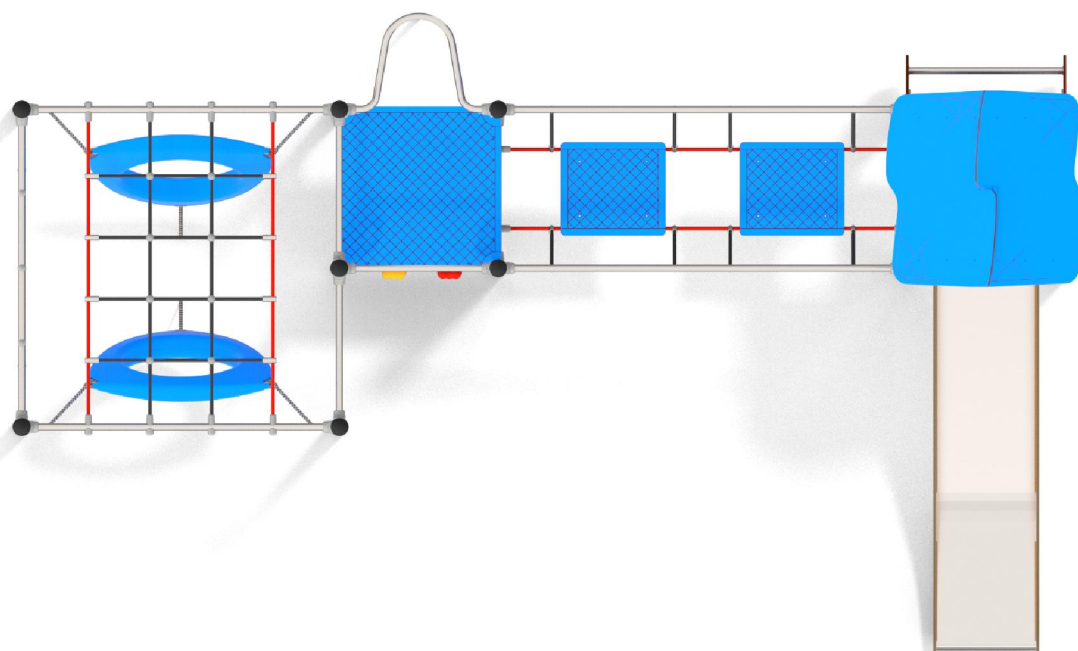

1136

CLIMBING

SLIDING

FUN

INTEGRATION

1136

PRODUCT DESCRIPTION

Dimensions: 322 x 541 cm
Impact area: 672 x 875 cm
Overall Height: 327 cm
Free Fall Height: 200 cm
Availability of spare parts: YES
Product compliant with EN 1176-2008: YES
Age group: 3 - 12 years

You must pay attention to the direction of the location of the slide made of stainless steel. The steel part of the slide cannot be directed to the south because it may up (get very hot).